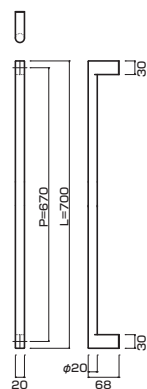

AG262-10-102-L700

- Stainless steel hair line
  ステンレスHL
- M6
- On frame or flush doors $\phi 8$
  On glass doors $\phi 12$
- ¥37,000