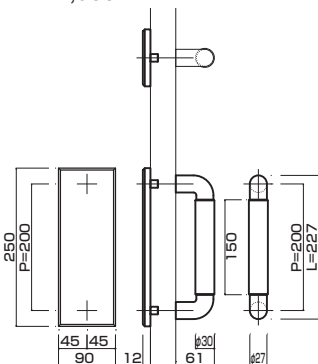

AT1167-41-128-L227

- Stainless steel mirror polish + Acrylics(White) + Polyester(White)
  ステンレスミラー+アクリル(ホワイト)+ポリエステル(ホワイト)
- M8
- On flush doors
  Plate side $\phi 14$
  Handle side $\phi 10$
- ¥14,300