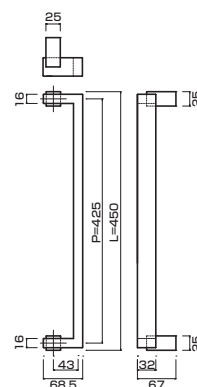

AT122-10-103-L450

- Stainless steel hair line + mirror polish
  ステンレスHL+ミラー
- M8
- On frame or flush doors $\phi 10$
  On glass doors $\phi 16$
- ¥43,000