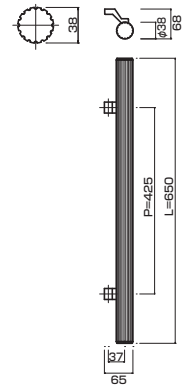

AT752-16-102-L650

- Stainless pipe grooved hair line +
  Alumite silver
  ステンレス溝パイプHL+アルマイトシルバー
- M6
- On frame or flush doors $\phi 8$
  On glass doors $\phi 12$
- ¥38,500