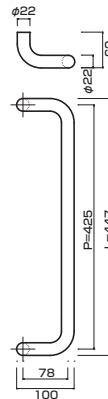

AT312-10-101-L447

- ☐ Stainless steel mirror polish
  ステンレスミラー
- ☐ M6
- ☐ On frame or flush doors $\phi 8$
  On glass doors $\phi 12$
- ☐ ¥14,000