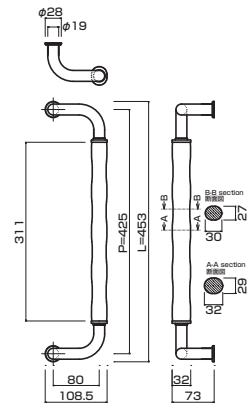

AT142-13-131-L453

- Jwood (Scotch) + Stainless steel mirror polish
  Jウッド(スコッチ)+ステンレスミラー
- M6
- On frame or flush doors $\phi 8$
  On glass doors $\phi 12$
- ¥63,500

PAT.P