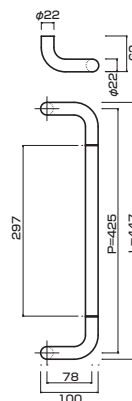

AT312-10-103-L447

- ☐ Stainless steel hair line + mirror polish
  ステンレスHL+ミラー
- ☐ M6
- ☐ On frame or flush doors $\phi 8$
  On glass doors $\phi 12$
- ☐ ¥17,000