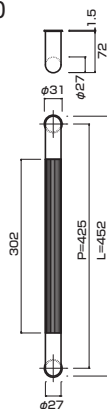

AG332-16-174-L452

- Stainless steel striped tube + mirror polish
  ステンレスラインパイプミラー+ミラー
- M8
- On frame or flush doors $\phi 10$
  On glass doors $\phi 16$
- ¥21,000