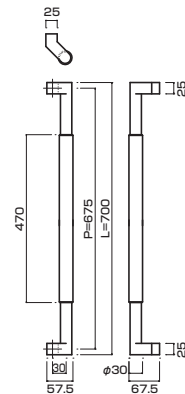

AT592-13-180-L700

- Jwood (Black) + Stainless steel gold
  Jウッド(ブラック)+ステンレスゴールド
- M6
- On frame or flush doors $\phi 8$
  On glass doors $\phi 12$
- ¥66,000