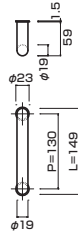

AG303-10-101-L149

- Stainless steel mirror polish
  ステンレスミラー
- M6
- On frame or flush doors $\phi 8$
  On glass doors $\phi 12$
- ¥6,900

AG303-10-102-L149

- Stainless steel hair line
  ステンレスHL
- M6
- On frame or flush doors $\phi 8$
  On glass doors $\phi 12$
- ¥7,500

AG303-10-101-L200

- Stainless steel mirror polish
  ステンレスミラー
- M6
- On frame or flush doors $\phi 8$
  On glass doors $\phi 12$
- ¥7,300

AG303-10-102-L200

- Stainless steel hair line
  ステンレスHL
- M6
- On frame or flush doors $\phi 8$
  On glass doors $\phi 12$
- ¥7,900