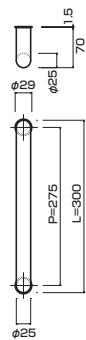

AG323-10-102-L300

- Stainless steel hair line
  ステンレスHL
- M8
- On frame or flush doors $\phi 10$
  On glass doors $\phi 16$
- ¥7,500