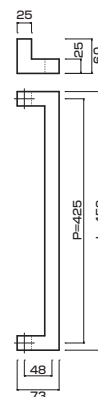

AT402-10-101-L450

- Stainless steel mirror polish
  ステンレスミラー
- M6
- On frame or flush doors $\phi 8$
  On glass doors $\phi 12$
- ¥30,000