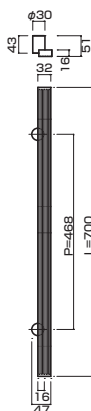

AT192-10-101-L700

- Stainless steel square pipe grooved mirror polish + mirror polish
  ステンレス角パイプ溝加工ミラー+ミラー
- M8
- On frame or flush doors $\phi 10$
  On glass doors $\phi 16$
- ¥59,000

PAT