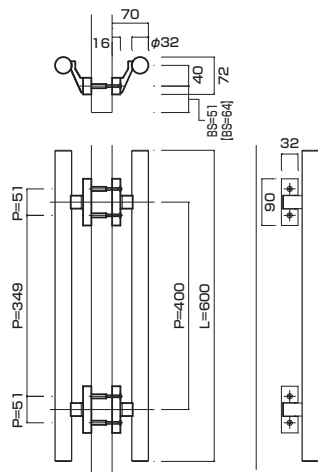

専用空錠付です(P13参照)。ドア厚をご指示ください(対応ドア厚33~52)。取付説明はP14参照。
With exclusive latch(Please see page13). Please indicate the door thickness (corresponding to 33-52mm). For the attachment description, please see page14.