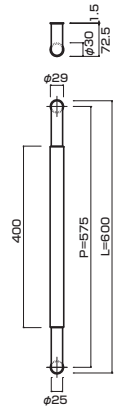

AG352-13-133-L600

- Jwood (Black) + Stainless steel mirror polish
  Jウッド(ブラック)+ステンレスミラー
- M8
- On frame or flush doors $\phi 10$
  On glass doors $\phi 16$
- ¥24,000