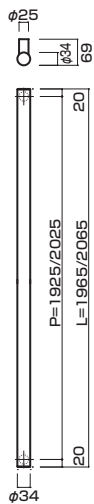

AT520-10-101-P1925

- ☐ Stainless steel mirror polish
  ステンレスミラー
- ☐ M8
- ☐ On frame or flush doors $\phi 10$
  On glass doors $\phi 16$
- ☐ ¥38,000

AT520-10-101-P2025

- ☐ Stainless steel mirror polish
  ステンレスミラー
- ☐ M8
- ☐ On frame or flush doors $\phi 10$
  On glass doors $\phi 16$
- ☐ ¥39,500