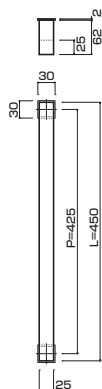

AG402-10-101-L450

- Stainless steel mirror polish
  ステンレスミラー
- M6
- On frame or flush doors $\phi 8$
  On glass doors $\phi 12$
- ¥25,800