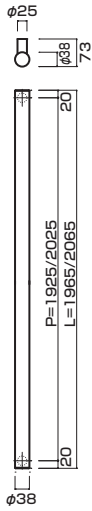

AT530-30-141-P1925

- Jwood (Scotch) + Stainless steel hair line
  Jウッド(スコッチ)+ステンレスHL
- M8
- On frame or flush doors $\phi 10$
  On glass doors $\phi 16$
- ¥89,000

AT530-30-141-P2025

- Jwood (Scotch) + Stainless steel hair line
  Jウッド(スコッチ)+ステンレスHL
- M8
- On frame or flush doors $\phi 10$
  On glass doors $\phi 16$
- ¥92,000