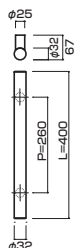

AG432-30-140-L400

- Jwood (Brown) + Stainless steel hair line
  Jウッド(ブラウン) + ステンレスHL
- M8
- On frame or flush doors $\phi 10$
  On glass doors $\phi 16$
- ¥18,500