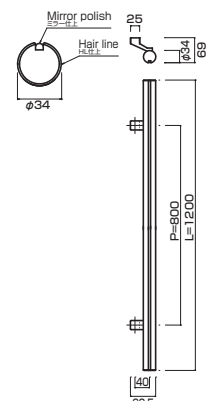

AT702-10-103-L1200

- Stainless steel hair line + mirror polish
  ステンレスHL+ミラー
- M6
- On frame or flush doors $\phi 8$
  On glass doors $\phi 12$
- ¥68,000