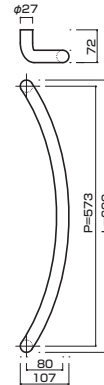

AT342-10-102-L600

- Stainless steel hair line
  ステンレスHL
- M8
- On frame or flush doors $\phi 10$
  On glass doors $\phi 16$
- ¥18,500