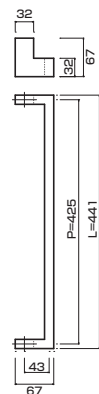

AT392-10-102-L441

- Stainless steel hair line
  ステンレスHL
- M6
- On frame or flush doors $\phi 8$
  On glass doors $\phi 12$
- ¥30,000