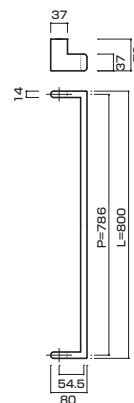

AT682-10-102-L800

- Stainless steel hair line
  ステンレスHL
- M6
- On frame or flush doors $\phi 8$
  On glass doors $\phi 12$
- ¥47,500