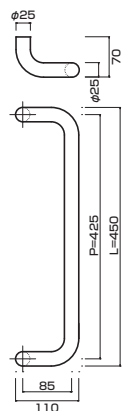

AT322-10-101-L450

- Stainless steel mirror polish
  ステンレスミラー
- M8
- On frame or flush doors $\phi 10$
  On glass doors $\phi 16$
- ¥13,500