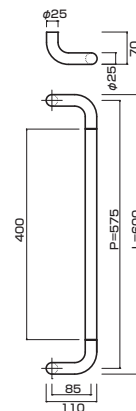

AT322-10-103-L600

- Stainless steel hair line + mirror polish
  ステンレスHL+ミラー
- M8
- On frame or flush doors $\phi 10$
  On glass doors $\phi 16$
- ¥18,500