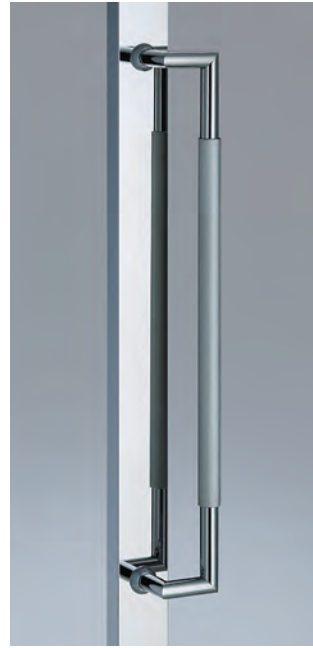

AG182-10-103-L700

- Stainless steel hair line + mirror polish
  ステンレスHL+ミラー
- M8
- On frame or flush doors $\phi 10$
  On glass doors $\phi 16$
- ¥48,000

AT182-10-103-L700

- Stainless steel hair line + mirror polish
  ステンレスHL+ミラー
- M8
- On frame or flush doors $\phi 10$
  On glass doors $\phi 16$
- ¥54,000

AG682-10-103-L800

- Stainless steel hair line + mirror polish
  ステンレスHL+ミラー
- M6
- On frame or flush doors $\phi 8$
  On glass doors $\phi 12$
- ¥48,500