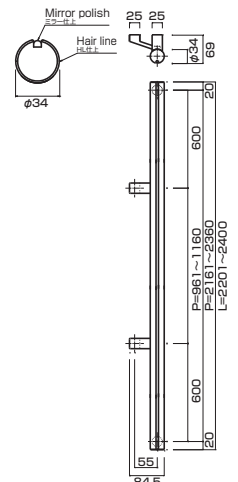

**AT700-10-103-A**

- Stainless steel hair line + mirror polish
ステンレスHL+ミラー
- Order size : P=1660~2160
- M8
- On frame or flush doors $\phi 10$
On glass doors $\phi 16$
- ¥109,000

**AT700-10-103-D**

- Stainless steel hair line + mirror polish
ステンレスHL+ミラー
- Order size : P=2161~2360
- M8
- On frame or flush doors $\phi 10$
On glass doors $\phi 16$
- ¥120,000