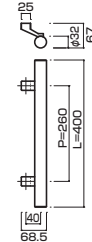

AT432-30-141-L400

- ☐ Jwood (Scotch) + Stainless steel hair line
  Jウッド(スコッチ)+ステンレスHL
- ☐ M6
- ☐ On frame or flush doors $\phi 8$
  On glass doors $\phi 12$
- ☐ ¥21,000