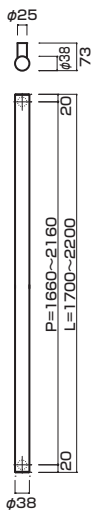

AT530-30-141-A

- Jwood (Scotch) + Stainless steel hair line
  Jウッド(スコッチ)+ステンレスHL
- Order size : P=1660~2160
- M8
- On frame or flush doors $\phi 10$
  On glass doors $\phi 16$
- ¥97,000