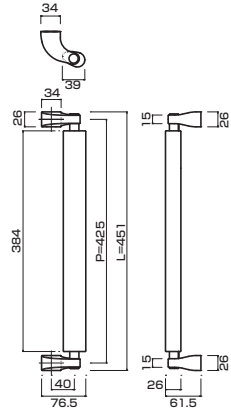

AT252-13-155-L451

- Jwood (Scotch) + Stainless steel hair line
  Jウッド(スコッチ)+ステンレスHL
- M8
- On frame or flush doors $\phi 10$
  On glass doors $\phi 16$
- ¥59,000

PAT