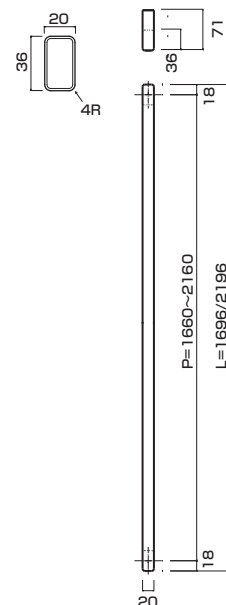

AT100-10-102-A

- Stainless steel hair line
ステンレスHL
- Order size : P=1660~2160
- M6
- On frame or flush doors $\phi 8$
On glass doors $\phi 12$
- ¥62,000

AT100-10-102-D

- Stainless steel hair line
ステンレスHL
- Order size : P=2161~2360
- M6
- On frame or flush doors $\phi 8$
On glass doors $\phi 12$
- ¥72,000