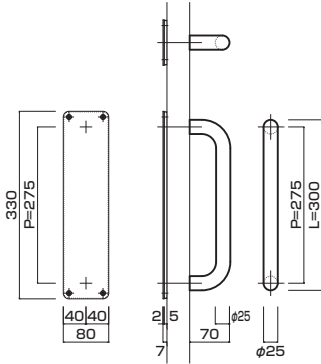

AT987-22-102-L300

- Stainless steel hair line
ステンレスHL
- M8
- On flush doors
Plate side $\phi 10$
Handle side $\phi 10$
- ¥9,500

**AT987-22-102-L450**

- Stainless steel hair line
ステンレスHL
- M8
- On flush doors
Plate side $\phi 10$
Handle side $\phi 10$
- ¥16,700