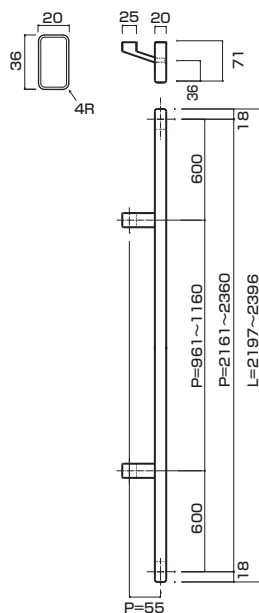

AT100-10-102-A

- Stainless steel hair line
ステンレスHL
- Order size : P=1660~2160
- M6
- On frame or flush doors $\phi 8$
On glass doors $\phi 12$
- ¥62,000

AT100-10-102-D

- Stainless steel hair line
ステンレスHL
- Order size : P=2161~2360
- M6
- On frame or flush doors $\phi 8$
On glass doors $\phi 12$
- ¥72,000