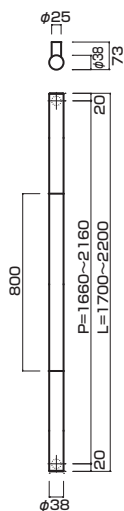

AT540-13-156-A

- Jwood (Black) + Stainless steel hair line
  Jウッド(ブラック)+ステンレスHL
- Order size : P=1660~2160
- M8
- On frame or flush doors $\phi 10$
  On glass doors $\phi 16$
- ¥76,000

AT540-13-156-P1925