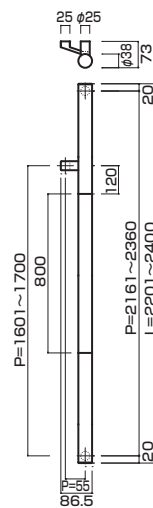

AT540-13-156-P1925

- Jwood (Black) + Stainless steel hair line
  Jウッド(ブラック)+ステンレスHL
- M8
- On frame or flush doors $\phi 10$
  On glass doors $\phi 16$
- ¥67,000

AT540-13-156-P2025

- Jwood (Black) + Stainless steel hair line
  Jウッド(ブラック)+ステンレスHL
- M8
- On frame or flush doors $\phi 10$
  On glass doors $\phi 16$
- ¥70,000

AT540-13-156-A

- Jwood (Black) + Stainless steel hair line
  Jウッド(ブラック)+ステンレスHL
- Order size : P=1660~2160
- M8
- On frame or flush doors $\phi 10$
  On glass doors $\phi 16$
- ¥76,000

AT550-13-156-B-R

AT550-13-156-B-L

- Jwood (Black) + Stainless steel hair line
  Jウッド(ブラック)+ステンレスHL
- Order size : P=2161~2360
- M8
- On frame or flush doors $\phi 10$
  On glass doors $\phi 16$
- R:¥85,000
- L:¥85,000