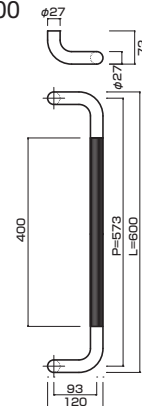

AT332-16-174-L600

- Stainless steel striped tube + mirror polish
  ステンレスラインパイプミラー+ミラー
- M8
- On frame or flush doors $\phi 10$
  On glass doors $\phi 16$
- ¥26,500