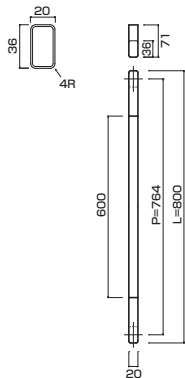

AG102-13-131-L800

- Jwood (Scotch) + Stainless steel mirror polish
  Jウッド(スコッチ) + ステンレスミラー
- M6
- On frame or flush doors $\phi 8$
  On glass doors $\phi 12$
- ¥59,000