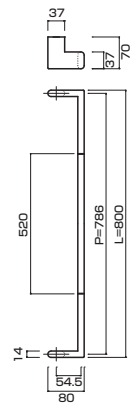

AT682-10-103-L800

- Stainless steel hair line + mirror polish
  ステンレスHL+ミラー
- M6
- On frame or flush doors $\phi 8$
  On glass doors $\phi 12$
- ¥56,500