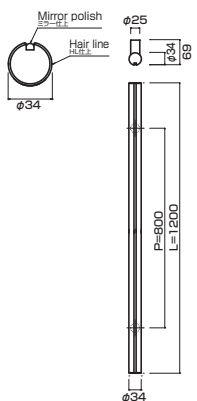

AG702-10-103-L1200

- Stainless steel hair line + mirror polish
  ステンレスHL+ミラー
- M8
- On frame or flush doors $\phi 10$
  On glass doors $\phi 16$
- ¥68,000