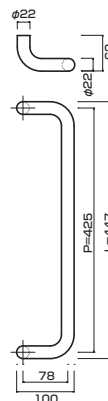

AT312-10-102-L447

- ☐ Stainless steel hair line
  ステンレスHL
- ☐ M6
- ☐ On frame or flush doors $\phi 8$
  On glass doors $\phi 12$
- ☐ ¥15,000