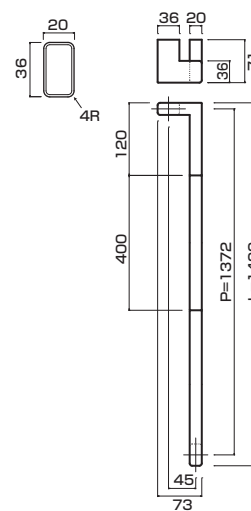

AT101-10-102-L1400-R

AT101-10-102-L1400-L

- Stainless steel hair line
  ステンレスHL
- M6
- On frame or flush doors $\phi 8$
  On glass doors $\phi 12$
- R:¥43,000
- L:¥43,000

AT101-13-131-L1400-R

AT101-13-131-L1400-L

- Jwood (Scotch) + Stainless steel mirror polish
  Jウッド(スコッチ)+ステンレスミラー
- M6
- On frame or flush doors $\phi 8$
  On glass doors $\phi 12$
- R:¥69,500
- L:¥69,500

AT101-13-133-L1400-R

AT101-13-133-L1400-L

- Jwood (Black) + Stainless steel mirror polish
  Jウッド(ブラック)+ステンレスミラー
- M6
- On frame or flush doors $\phi 8$
  On glass doors $\phi 12$
- R:¥69,500
- L:¥69,500