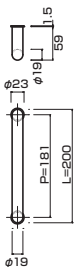

AG303-10-101-L200

- Stainless steel mirror polish
  ステンレスミラー
- M6
- On frame or flush doors $\phi 8$
  On glass doors $\phi 12$
- ¥7,300

AG303-10-102-L200

- Stainless steel hair line
  ステンレスHL
- M6
- On frame or flush doors $\phi 8$
  On glass doors $\phi 12$
- ¥7,900