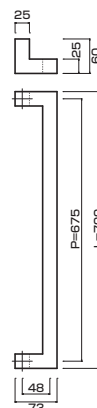

AT402-10-101-L700

- Stainless steel mirror polish
  ステンレスミラー
- M6
- On frame or flush doors $\phi 8$
  On glass doors $\phi 12$
- ¥34,000