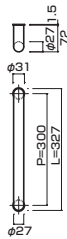

AG932-10-101-L327

- Stainless steel mirror polish
  ステンレスミラー
- M8
- On frame or flush doors $\phi 10$
  On glass doors $\phi 16$
- ¥11,500