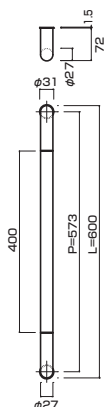

AG332-10-103-L600

- Stainless steel hair line + mirror polish
  ステンレスHL+ミラー
- M8
- On frame or flush doors $\phi 10$
  On glass doors $\phi 16$
- ¥15,800