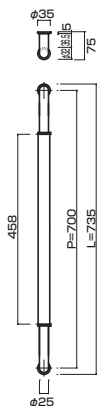

AG152-13-133-L735

- Jwood (Black) + Stainless steel mirror polish
  Jウッド(ブラック)+ステンレスミラー
- M8
- On frame or flush doors $\phi 10$
  On glass doors $\phi 16$
- ¥43,000