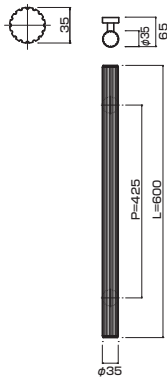

AG732-27-120-L600

- Aluminum pipe grooved alumite silver +
  Stainless steel hair line
  アルミ溝パイプアルマイトシルバー+ステンレスHL
- M8
- On frame or flush doors $\phi 10$
  On glass doors $\phi 16$
- ¥20,200