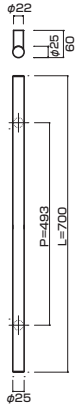

AG442-30-140-L700

- ☐ Jwood (Brown)+ Ceramic baked finish black
  Jウッド(ブラウン)+セラミック塗装ブラック
- ☐ M8
- ☐ On frame or flush doors $\phi 10$
  On glass doors $\phi 16$
- ☐ ¥27,000