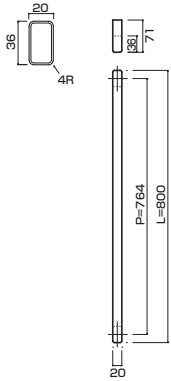

AG102-10-102-L800

- Stainless steel hair line
ステンレスHL
- M6
- On frame or flush doors $\phi 8$
On glass doors $\phi 12$
- ¥34,500

**AT102-10-102-L800**

- Stainless steel hair line
ステンレスHL
- M6
- On frame or flush doors $\phi 8$
On glass doors $\phi 12$
- ¥42,000