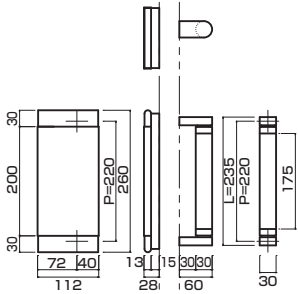

AT653-28-172-L235

- Jwood (Scotch) + Brass mirror polish + clear coat
  Jウッド(スコッチ)+ブラスマirrorクリアー
- M6
- On flush doors $\phi 8$
- ¥54,000