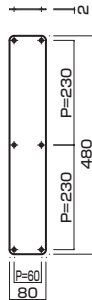

AP1007-10-102-L480

- Stainless steel hair line
  ステンレスHL
- M4
- On flush doors M4 tapped hole
- ¥7,200