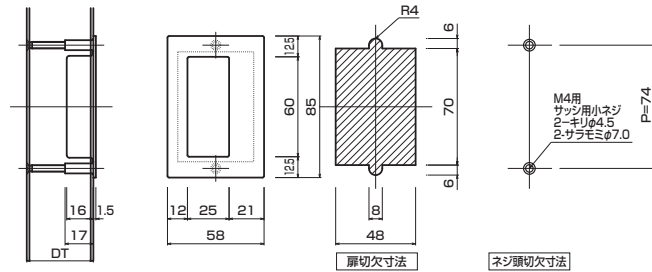

AT966-10-102-G

- Stainless steel hair line
  ステンレスHL
- M4
- On flush doors
- ¥1,100

AT966-10-102-G