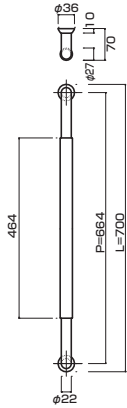

AG182-10-103-L700

- Stainless steel hair line + mirror polish
  ステンレスHL+ミラー
- M8
- On frame or flush doors $\phi 10$
  On glass doors $\phi 16$
- ¥48,000