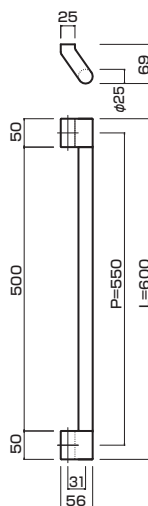

AT942-20-110-L600

- Aluminum shot blast silver
  アルミショットブラストシルバー
- M8
- On frame or flush doors $\phi 10$
  On glass doors $\phi 16$
- ¥34,000