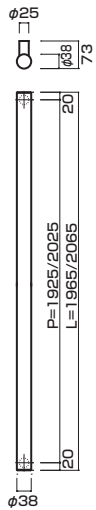

AT530-30-140-P2025

- Jwood (Brown) + Stainless steel hair line
Jウッド(ブラウン)+ステンレスHL
- M8
- On frame or flush doors $\phi 10$
On glass doors $\phi 16$
- ¥68,000

**AT530-30-140-A**

- Jwood (Brown) + Stainless steel hair line
Jウッド(ブラウン)+ステンレスHL
- Order size : P=1660~2160
- M8
- On frame or flush doors $\phi 10$
On glass doors $\phi 16$
- ¥74,000