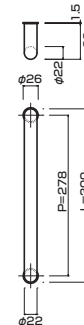

AG313-10-102-L300

- Stainless steel hair line
  ステンレスHL
- M6
- On frame or flush doors $\phi 8$
  On glass doors $\phi 12$
- ¥9,700