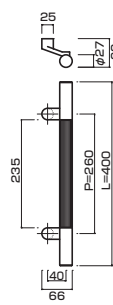

AG422-16-174-L400

- Stainless steel striped tube + mirror polish
  ステンレスラインパイプミラー+ミラー
- M8
- On frame or flush doors $\phi 10$
  On glass doors $\phi 16$
- ¥38,000

AT422-16-174-L400

- Stainless steel striped tube + mirror polish
  ステンレスラインパイプミラー+ミラー
- M8
- On frame or flush doors $\phi 10$
  On glass doors $\phi 16$
- ¥38,000

AG422-16-174-L600

- Stainless steel striped tube + mirror polish
  ステンレスラインパイプミラー+ミラー
- M8
- On frame or flush doors $\phi 10$
  On glass doors $\phi 16$
- ¥39,000

AT422-16-174-L600

- Stainless steel striped tube + mirror polish
  ステンレスラインパイプミラー+ミラー
- M8
- On frame or flush doors $\phi 10$
  On glass doors $\phi 16$
- ¥39,000

AG422-10-103-L400

- Stainless steel hair line + mirror polish
  ステンレスHL+ミラー
- M8
- On frame or flush doors $\phi 10$
  On glass doors $\phi 16$
- ¥21,500

AT422-10-103-L400

- Stainless steel hair line + mirror polish
  ステンレスHL+ミラー
- M8
- On frame or flush doors $\phi 10$
  On glass doors $\phi 16$
- ¥21,500