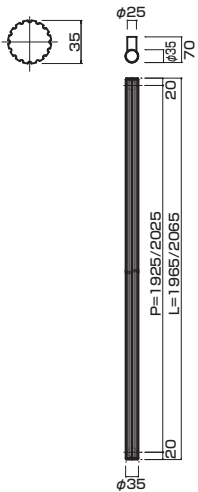

AT760-29-170-P1925

- Brass pipe grooved sulfurate + Brass sulfurate
  ブラス溝パイプ硫化イブシ+ブラス硫化イブシ
- M8
- On frame or flush doors $\phi 10$
  On glass doors $\phi 16$
- ¥124,000

AT760-29-170-P2025

- Brass pipe grooved sulfurate + Brass sulfurate
  ブラス溝パイプ硫化イブシ+ブラス硫化イブシ
- M8
- On frame or flush doors $\phi 10$
  On glass doors $\phi 16$
- ¥130,000