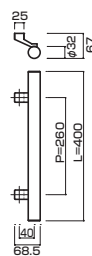

AG412-10-101-L400

- Stainless steel mirror polish
  ステンレスミラー
- M8
- On frame or flush doors $\phi 10$
  On glass doors $\phi 16$
- ¥16,500

AT412-10-101-L400

- Stainless steel mirror polish
  ステンレスミラー
- M6
- On frame or flush doors $\phi 8$
  On glass doors $\phi 12$
- ¥21,500

AG412-10-101-L600

- Stainless steel mirror polish
  ステンレスミラー
- M8
- On frame or flush doors $\phi 10$
  On glass doors $\phi 16$
- ¥19,500

AT412-10-101-L600

- Stainless steel mirror polish
  ステンレスミラー
- M6
- On frame or flush doors $\phi 8$
  On glass doors $\phi 12$
- ¥24,500

AG412-10-101-L800

- Stainless steel mirror polish
  ステンレスミラー
- M8
- On frame or flush doors $\phi 10$
  On glass doors $\phi 16$
- ¥22,500

AT412-10-101-L800

- Stainless steel mirror polish
  ステンレスミラー
- M6
- On frame or flush doors $\phi 8$
  On glass doors $\phi 12$
- ¥26,500