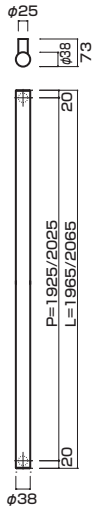

AT530-30-143-P1925

- Jwood (Black) + Stainless steel hair line
  Jウッド(ブラック)+ステンレスHL
- M8
- On frame or flush doors $\phi 10$
  On glass doors $\phi 16$
- ¥89,000

AT530-30-143-P2025

- Jwood (Black) + Stainless steel hair line
  Jウッド(ブラック)+ステンレスHL
- M8
- On frame or flush doors $\phi 10$
  On glass doors $\phi 16$
- ¥92,000

AT530-30-143-P1925