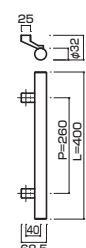

AT432-30-140-L400

- Jwood (Brown) + Stainless steel hair line
  Jウッド(ブラウン) + ステンレスHL
- M6
- On frame or flush doors $\phi 8$
  On glass doors $\phi 12$
- ¥19,000