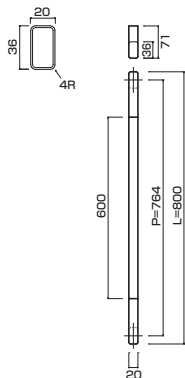

AG102-13-133-L800

- Jwood (Black) + Stainless steel mirror polish
  Jウッド(ブラック) + ステンレスミラー
- M6
- On frame or flush doors $\phi 8$
  On glass doors $\phi 12$
- ¥59,000