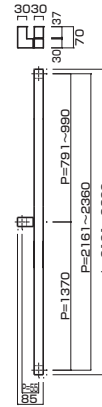

AT110-10-103-B-R

AT110-10-103-B-L

- ☐ Stainless steel hair line + mirror polish
  ステンレスHL+ミラー
- ☐ Order size : P=2161~2360
- ☐ M8
- ☐ On frame or flush doors $\phi 10$
  On glass doors $\phi 16$
- ☐ R:¥85,000
- ☐ L:¥85,000

PAT.P