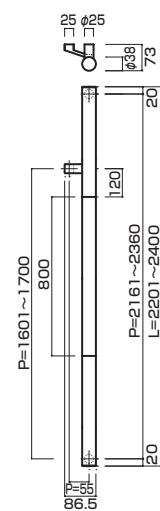

AT540-13-155-P1925

- Jwood (Scotch) + Stainless steel hair line
  Jウッド(スコッチ)+ステンレスHL
- M8
- On frame or flush doors $\phi 10$
  On glass doors $\phi 16$
- ¥67,000

AT540-13-155-P2025

- Jwood (Scotch) + Stainless steel hair line
  Jウッド(スコッチ)+ステンレスHL
- M8
- On frame or flush doors $\phi 10$
  On glass doors $\phi 16$
- ¥70,000

AT540-13-155-A

- Jwood (Scotch) + Stainless steel hair line
  Jウッド(スコッチ)+ステンレスHL
- Order size : P=1660~2160
- M8
- On frame or flush doors $\phi 10$
  On glass doors $\phi 16$
- ¥76,000

AT550-13-155-B-R

AT550-13-155-B-L

- Jwood (Scotch) + Stainless steel hair line
  Jウッド(スコッチ)+ステンレスHL
- Order size : P=2161~2360
- M8
- On frame or flush doors $\phi 10$
  On glass doors $\phi 16$
- R:¥85,000
- L:¥85,000