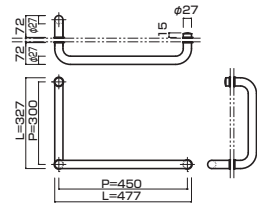

AG502-10-101-L477

- Stainless steel mirror polish
  ステンレスミラー
- M8
- On frame or flush doors $\phi 10$
  On glass doors $\phi 16$
- ¥16,500