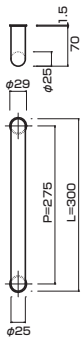

AG323-10-101-L300

- Stainless steel mirror polish
  ステンレスミラー
- M8
- On frame or flush doors $\phi 10$
  On glass doors $\phi 16$
- ¥7,000