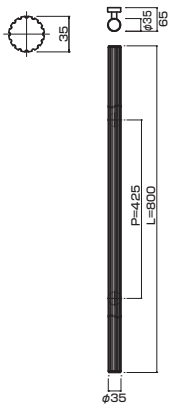

AG762-29-170-L800

- Brass pipe grooved sulfurate + Brass sulfurate
  ブラス溝パイプ硫化イブシ+ブラス硫化イブシ
- M8
- On frame or flush doors $\phi 10$
  On glass doors $\phi 16$
- ¥69,000