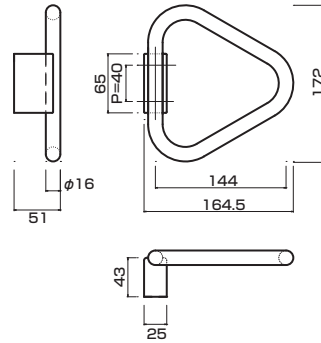

**AT262-10-102-L700**

- Stainless steel hair line
ステンレスHL
- M6
- On frame or flush doors $\phi 8$
On glass doors $\phi 12$
- ¥45,000

AT173-10-101-L160-SA

- Stainless steel mirror polish + mirror polish
ステンレスミラー+ミラー
- M8
- On frame or flush doors $\phi 10$
- ¥59,000