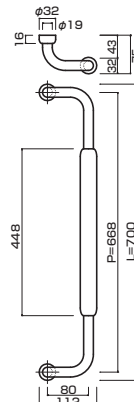

AT162-10-181-L700

- Stainless steel satin finish + mirror polish
  ステンレスサテン仕上+ミラー
- M6
- On frame or flush doors $\phi 8$
  On glass doors $\phi 12$
- ¥43,000