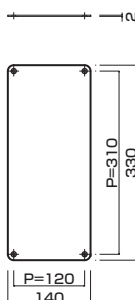

- Stainless steel hair line
ステンレスHL
- M4
- On flush doors M4 tapped hole
- ¥7,200

NEW

AP1017-10-102-L330

- Stainless steel hair line
ステンレスHL
- M4
- On flush doors M4 tapped hole
- ¥3,500

AP1017-10-102-L480