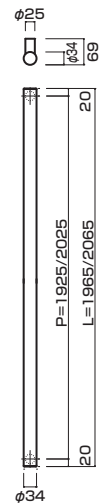

AT520-10-102-P2025

- ☐ Stainless steel hair line
  ステンレスHL
- ☐ M8
- ☐ On frame or flush doors $\phi 10$
  On glass doors $\phi 16$
- ☐ ¥41,500