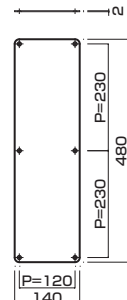

AP1017-10-102-L480

- Stainless steel hair line
  ステンレスHL
- M4
- On flush doors M4 tapped hole
- ¥7,900