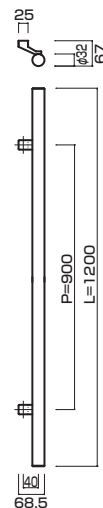

AT432-30-140-L1200

- Jwood (Brown) + Stainless steel hair line
  Jウッド(ブラウン)+ステンレスHL
- M6
- On frame or flush doors $\phi 8$
  On glass doors $\phi 12$
- ¥38,000