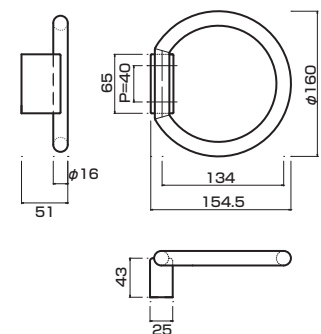

AT173-10-101-L160-SA

- Stainless steel mirror polish + mirror polish
  ステンレスミラー+ミラー
- M8
- On frame or flush doors $\phi 10$
- ¥59,000

AT173-10-101-L160-SH

- Stainless steel mirror polish + mirror polish
  ステンレスミラー+ミラー
- M8
- On frame or flush doors $\phi 10$
- ¥59,000

AT173-10-101-L160-MA

- Stainless steel mirror polish + mirror polish
  ステンレスミラー+ミラー
- M8
- On frame or flush doors $\phi 10$
- ¥68,000