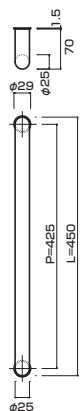

AG322-10-101-L450

- Stainless steel mirror polish
  ステンレスミラー
- M8
- On frame or flush doors $\phi 10$
  On glass doors $\phi 16$
- ¥7,800