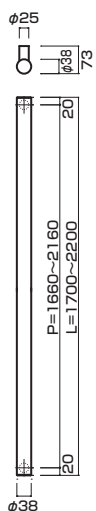

AT530-30-140-P2025

- Jwood (Brown) + Stainless steel hair line
Jウッド(ブラウン)+ステンレスHL
- M8
- On frame or flush doors $\phi 10$
On glass doors $\phi 16$
- ¥68,000

**AT530-30-140-A**

- Jwood (Brown) + Stainless steel hair line
Jウッド(ブラウン)+ステンレスHL
- Order size : P=1660~2160
- M8
- On frame or flush doors $\phi 10$
On glass doors $\phi 16$
- ¥74,000