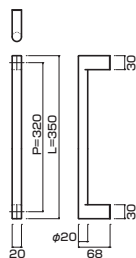

AG262-10-102-L350

- Stainless steel hair line
  ステンレスHL
- M6
- On frame or flush doors $\phi 8$
  On glass doors $\phi 12$
- ¥35,000

AT262-10-102-L350

- Stainless steel hair line
  ステンレスHL
- M6
- On frame or flush doors $\phi 8$
  On glass doors $\phi 12$
- ¥42,000