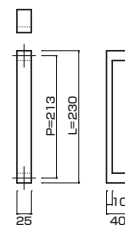

ガラスに取付ける場合は、
お問い合わせください。
If you would like to attach them to
the glass surface, please contact us.