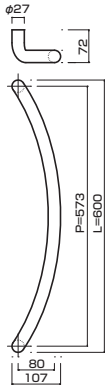

AT342-10-101-L600

- Stainless steel mirror polish
  ステンレスミラー
- M8
- On frame or flush doors $\phi 10$
  On glass doors $\phi 16$
- ¥17,000