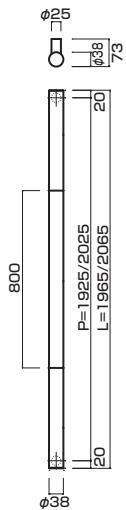

AT540-13-155-P1925

- Jwood (Scotch) + Stainless steel hair line
  Jウッド(スコッチ)+ステンレスHL
- M8
- On frame or flush doors $\phi 10$
  On glass doors $\phi 16$
- ¥67,000

AT540-13-155-P2025

- Jwood (Scotch) + Stainless steel hair line
  Jウッド(スコッチ)+ステンレスHL
- M8
- On frame or flush doors $\phi 10$
  On glass doors $\phi 16$
- ¥70,000