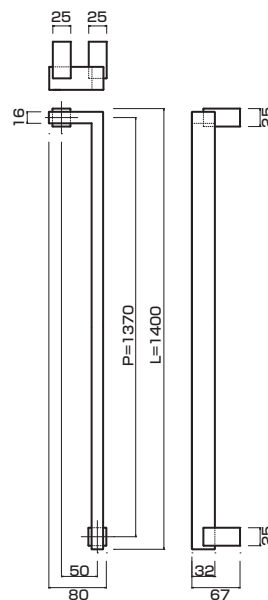

AT121-10-103-L1400-R

AT121-10-103-L1400-L

- Stainless steel hair line + mirror polish
  ステンレスHL+ミラー
- M8
- On frame or flush doors $\phi 10$
  On glass doors $\phi 16$
- R:¥54,000
- L:¥54,000