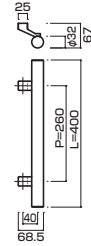

AT432-30-143-L400

- Jwood (Black) + Stainless steel hair line
  Jウッド(ブラック)+ステンレスHL
- M6
- On frame or flush doors $\phi 8$
  On glass doors $\phi 12$
- ¥21,000