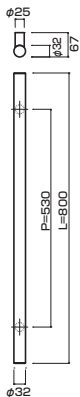

AG412-10-102-L800

- Stainless steel hair line
  ステンレスHL
- M8
- On frame or flush doors $\phi 10$
  On glass doors $\phi 16$
- ¥23,500