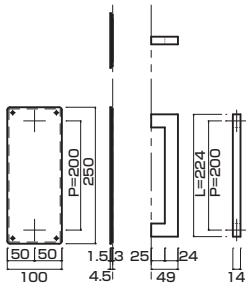

AT643-10-102-L224

- Stainless steel hair line
  ステンレスHL
- M6
- On flush doors $\phi 8$
- ¥18,000