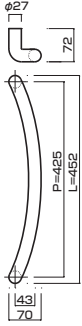

AT342-10-101-L452

- Stainless steel mirror polish
ステンレスミラー
- M8
- On frame or flush doors $\phi 10$
On glass doors $\phi 16$
- ¥16,000

**AT342-10-102-L452**

- Stainless steel hair line
ステンレスHL
- M8
- On frame or flush doors $\phi 10$
On glass doors $\phi 16$
- ¥17,500