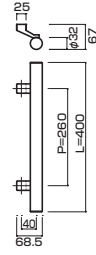

**AT412-10-102-L400**

- Stainless steel hair line
ステンレスHL
- M6
- On frame or flush doors $\phi 8$
On glass doors $\phi 12$
- ¥22,000

**AG412-10-102-L600**

- Stainless steel hair line
ステンレスHL
- M8
- On frame or flush doors $\phi 10$
On glass doors $\phi 16$
- ¥20,500