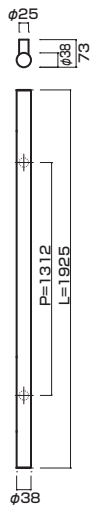

AG440-30-141-L1925

- Jwood (Scotch)+ Ceramic baked finish black
  Jウッド(スコッチ)+セラミック塗装ブラック
- M8
- On frame or flush doors $\phi 10$
  On glass doors $\phi 16$
- ¥95,000