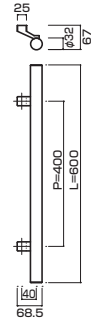

AT432-30-143-L600

- Jwood (Black) + Stainless steel hair line
  Jウッド(ブラック)+ステンレスHL
- M6
- On frame or flush doors $\phi 8$
  On glass doors $\phi 12$
- ¥26,000