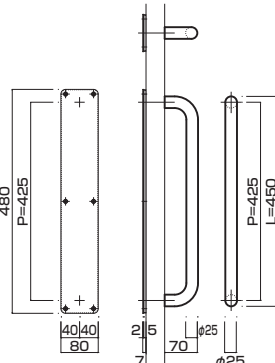

AT987-22-103-L450

- ☐ Stainless steel hair line + mirror polish
  ステンレスHL+ミラー
- ☐ M8
- ☐ On flush doors
  Plate side $\phi 10$
  Handle side $\phi 10$
- ☐ ¥15,700