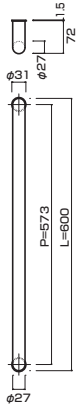

AG332-10-101-L600

- Stainless steel mirror polish
  ステンレスミラー
- M8
- On frame or flush doors $\phi 10$
  On glass doors $\phi 16$
- ¥13,000