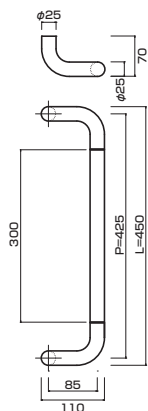

AT322-10-103-L450

- Stainless steel hair line + mirror polish
  ステンレスHL+ミラー
- M8
- On frame or flush doors $\phi 10$
  On glass doors $\phi 16$
- ¥18,000