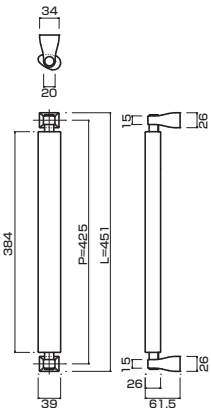

AG252-13-156-L451

- Jwood (Black) + Stainless steel hair line
  Jウッド(ブラック)+ステンレスHL
- M8
- On frame or flush doors $\phi 10$
  On glass doors $\phi 16$
- ¥57,000

PAT