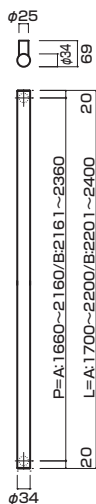

AT520-10-101-B

- ☐ Stainless steel mirror polish
  ステンレスミラー
- ☐ Order size : P=2161~2360
- ☐ M8
- ☐ On frame or flush doors $\phi 10$
  On glass doors $\phi 16$
- ☐ ¥49,000

AT520-10-101-P1925