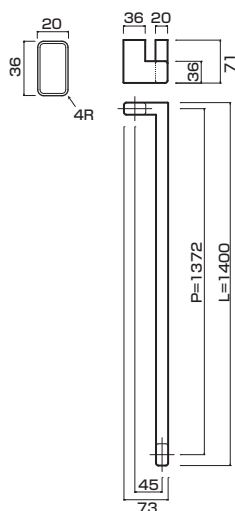

AT101-10-102-L1400-R

AT101-10-102-L1400-R**AT101-10-102-L1400-L**

- Stainless steel hair line
ステンレスHL
- M6
- On frame or flush doors $\phi 8$
On glass doors $\phi 12$
- R:¥43,000
- L:¥43,000

AT101-13-131-L1400-R