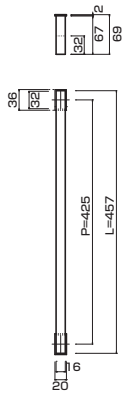

AG392-10-101-L457

- Stainless steel mirror polish
  ステンレスミラー
- M6
- On frame or flush doors $\phi 8$
  On glass doors $\phi 12$
- ¥25,000