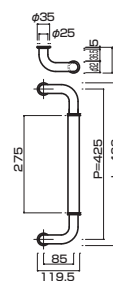

AT152-10-103-L460

- Stainless steel hair line + mirror polish
  ステンレスHL+ミラー
- M8
- On frame or flush doors $\phi 10$
  On glass doors $\phi 16$
- ¥37,000