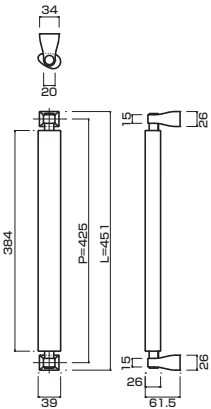

AG252-13-155-L451

- Jwood (Scotch) + Stainless steel hair line
  Jウッド(スコッチ)+ステンレスHL
- M8
- On frame or flush doors $\phi 10$
  On glass doors $\phi 16$
- ¥57,000

PAT