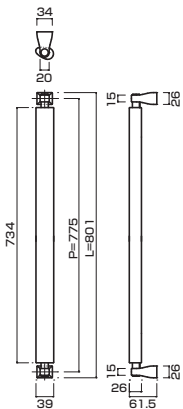

AG252-13-156-L801

- Jwood (Black) + Stainless steel hair line
  Jウッド(ブラック)+ステンレスHL
- M8
- On frame or flush doors $\phi 10$
  On glass doors $\phi 16$
- ¥73,000

PAT