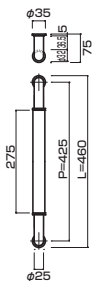

AG152-13-133-L460

- Jwood (Black) + Stainless steel mirror polish
  Jウッド(ブラック)+ステンレスミラー
- M8
- On frame or flush doors $\phi 10$
  On glass doors $\phi 16$
- ¥39,000