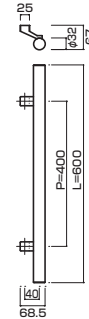

AT432-30-141-L600

- ☐ Jwood (Scotch) + Stainless steel hair line
  Jウッド(スコッチ)+ステンレスHL
- ☐ M6
- ☐ On frame or flush doors $\phi 8$
  On glass doors $\phi 12$
- ☐ ¥26,000