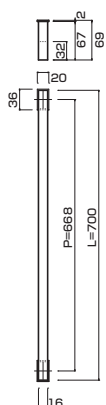

AG392-10-101-L700

- Stainless steel mirror polish
  ステンレスミラー
- M6
- On frame or flush doors $\phi 8$
  On glass doors $\phi 12$
- ¥27,800