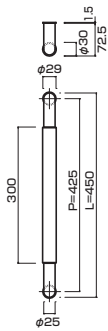

AG352-13-133-L450

- Jwood (Black) + Stainless steel mirror polish
  Jウッド(ブラック)+ステンレスミラー
- M8
- On frame or flush doors $\phi 10$
  On glass doors $\phi 16$
- ¥19,800