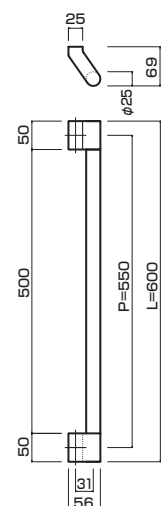

AT942-20-111-L600

- Aluminum shot blast black
  アルミショットブラストブラック
- M8
- On frame or flush doors $\phi 10$
  On glass doors $\phi 16$
- ¥36,000