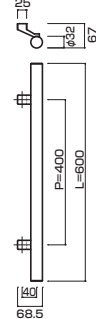

AT412-10-102-L600

- Stainless steel hair line
  ステンレスHL
- M6
- On frame or flush doors $\phi 8$
  On glass doors $\phi 12$
- ¥25,500