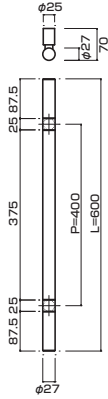

AG422-10-103-L600

- Stainless steel hair line + mirror polish
  ステンレスHL+ミラー
- M8
- On frame or flush doors $\phi 10$
  On glass doors $\phi 16$
- ¥22,500