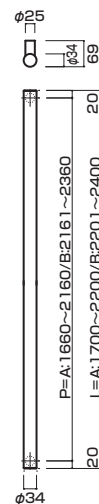

**AT520-10-102-A**

- Stainless steel hair line
ステンレスHL
- Order size : P=1660~2160
- M8
- On frame or flush doors $\phi 10$
On glass doors $\phi 16$
- ¥45,500

AT520-10-102-B

- Stainless steel hair line
ステンレスHL
- Order size : P=2161~2360
- M8
- On frame or flush doors $\phi 10$
On glass doors $\phi 16$
- ¥49,500