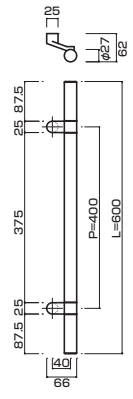

AT422-10-103-L600

- Stainless steel hair line + mirror polish
  ステンレスHL+ミラー
- M8
- On frame or flush doors $\phi 10$
  On glass doors $\phi 16$
- ¥23,000