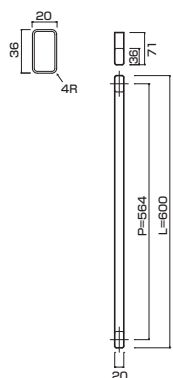

PAT

AG102-10-102-L600

- Stainless steel hair line
ステンレスHL
- M6
- On frame or flush doors $\phi 8$
On glass doors $\phi 12$
- ¥32,000

**AT102-10-102-L600**

- Stainless steel hair line
ステンレスHL
- M6
- On frame or flush doors $\phi 8$
On glass doors $\phi 12$
- ¥35,000