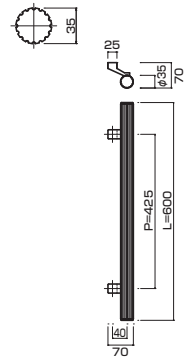

AT762-29-170-L600

- Brass pipe grooved sulfurate + Brass sulfurate
  ブラス溝パイプ硫化イブシ+ブラス硫化イブシ
- M6
- On frame or flush doors $\phi 8$
  On glass doors $\phi 12$
- ¥61,800