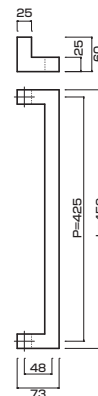

AT402-10-102-L450

- Stainless steel hair line
  ステンレスHL
- M6
- On frame or flush doors $\phi 8$
  On glass doors $\phi 12$
- ¥31,000