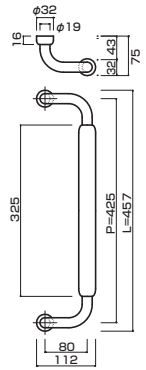

AT162-13-131-L457

- Jwood (Scotch) + Stainless steel mirror polish
  Jウッド(スコッチ)+ステンレスミラー
- M6
- On frame or flush doors $\phi 8$
  On glass doors $\phi 12$
- ¥37,500