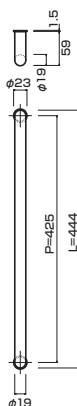

AG302-10-101-L444

- Stainless steel mirror polish
  ステンレスミラー
- M6
- On frame or flush doors $\phi 8$
  On glass doors $\phi 12$
- ¥8,700