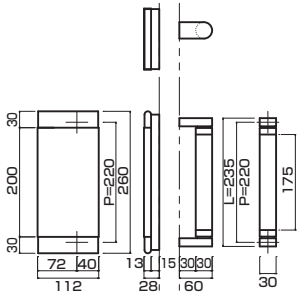

AT653-28-173-L235

- Jwood (Black) + Brass mirror polish + clear coat
  Jウッド(ブラック)+ブラスマirrorクリアー
- M6
- On flush doors $\phi 8$
- ¥54,000