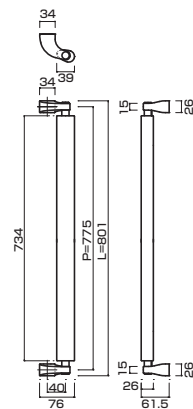

AT252-13-156-L801

- Jwood (Black) + Stainless steel hair line
  Jウッド(ブラック)+ステンレスHL
- M8
- On frame or flush doors $\phi 10$
  On glass doors $\phi 16$
- ¥75,000

PAT