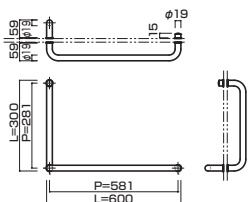

AG492-10-101-L600

- Stainless steel mirror polish
  ステンレスミラー
- M6
- On frame or flush doors $\phi 8$
  On glass doors $\phi 12$
- ¥15,500