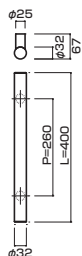

AG412-10-101-L400

- Stainless steel mirror polish
  ステンレスミラー
- M8
- On frame or flush doors $\phi 10$
  On glass doors $\phi 16$
- ¥16,500

AT412-10-101-L400

- Stainless steel mirror polish
  ステンレスミラー
- M6
- On frame or flush doors $\phi 8$
  On glass doors $\phi 12$
- ¥21,500