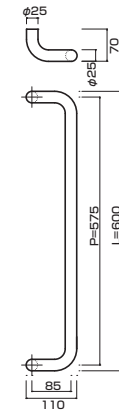

AT322-10-101-L600

- Stainless steel mirror polish
  ステンレスミラー
- M8
- On frame or flush doors $\phi 10$
  On glass doors $\phi 16$
- ¥14,500