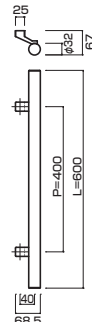

AT412-10-101-L600

- Stainless steel mirror polish
  ステンレスミラー
- M6
- On frame or flush doors $\phi 8$
  On glass doors $\phi 12$
- ¥24,500