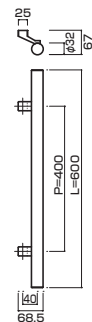

AT432-30-140-L600

- Jwood (Brown) + Stainless steel hair line
  Jウッド(ブラウン) + ステンレスHL
- M6
- On frame or flush doors $\phi 8$
  On glass doors $\phi 12$
- ¥22,000