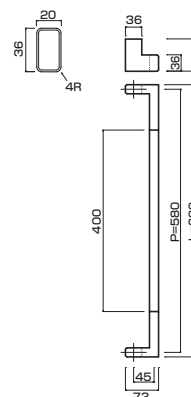

AT102-13-131-L600

- Jwood (Scotch) + Stainless steel mirror polish
  Jウッド(スコッチ)+ステンレスミラー
- M6
- On frame or flush doors $\phi 8$
  On glass doors $\phi 12$
- ¥56,000