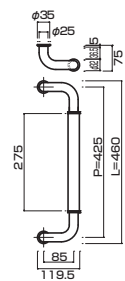

AT152-13-133-L460

- Jwood (Black) + Stainless steel mirror polish
  Jウッド(ブラック)+ステンレスミラー
- M8
- On frame or flush doors $\phi 10$
  On glass doors $\phi 16$
- ¥40,000