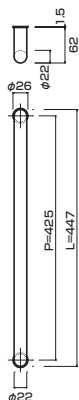

AG312-10-101-L447

- ☐ Stainless steel mirror polish
  ステンレスミラー
- ☐ M6
- ☐ On frame or flush doors $\phi 8$
  On glass doors $\phi 12$
- ☐ ¥12,000