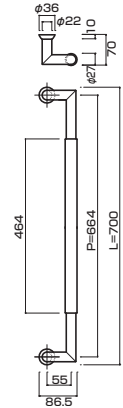

AT182-10-103-L700

- Stainless steel hair line + mirror polish
  ステンレスHL+ミラー
- M8
- On frame or flush doors $\phi 10$
  On glass doors $\phi 16$
- ¥54,000