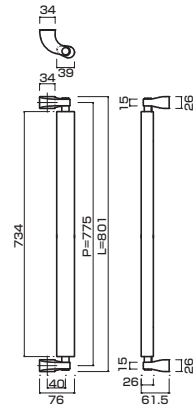

AT252-13-155-L801

- Jwood (Scotch) + Stainless steel hair line
  Jウッド(スコッチ)+ステンレスHL
- M8
- On frame or flush doors $\phi 10$
  On glass doors $\phi 16$
- ¥75,000

PAT