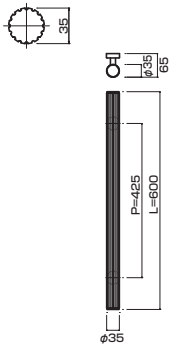

AG762-29-170-L600

- Brass pipe grooved sulfurate + Brass sulfurate
  ブラス溝パイプ硫化イブシ+ブラス硫化イブシ
- M8
- On frame or flush doors $\phi 10$
  On glass doors $\phi 16$
- ¥61,800