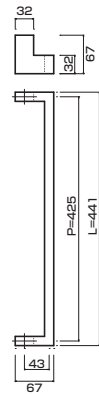

AT392-10-101-L441

- Stainless steel mirror polish
  ステンレスミラー
- M6
- On frame or flush doors $\phi 8$
  On glass doors $\phi 12$
- ¥29,000