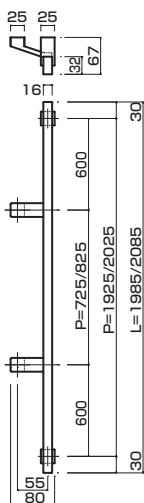

AT120-10-103-P1925

- ☐ Stainless steel hair line + mirror polish
  ステンレスHL+ミラー
- ☐ M8
- ☐ On frame or flush doors $\phi 10$
  On glass doors $\phi 16$
- ☐ ¥63,000

AT120-10-103-P2025

- ☐ Stainless steel hair line + mirror polish
  ステンレスHL+ミラー
- ☐ M8
- ☐ On frame or flush doors $\phi 10$
  On glass doors $\phi 16$
- ☐ ¥65,000