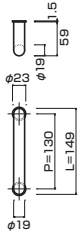

AG303-10-101-L149

- Stainless steel mirror polish
  ステンレスミラー
- M6
- On frame or flush doors $\phi 8$
  On glass doors $\phi 12$
- ¥6,900

AG303-10-102-L149

- Stainless steel hair line
  ステンレスHL
- M6
- On frame or flush doors $\phi 8$
  On glass doors $\phi 12$
- ¥7,500