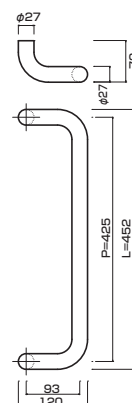

AT332-10-101-L452

- Stainless steel mirror polish
  ステンレスミラー
- M8
- On frame or flush doors $\phi 10$
  On glass doors $\phi 16$
- ¥15,000