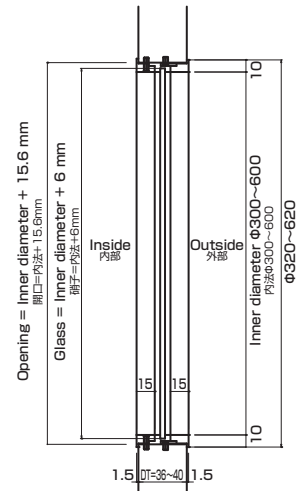

Inner diameter φ300
内法φ300