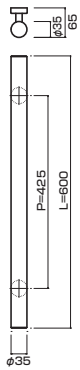

AG722-30-140-L600

- Jwood (Brown) + Stainless steel hair line
  Jウッド(ブラウン)+ステンレスHL
- M8
- On frame or flush doors $\phi 10$
  On glass doors $\phi 16$
- ¥22,000