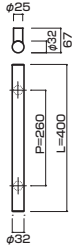

AG432-30-143-L400

- Jwood (Black) + Stainless steel hair line
  Jウッド(ブラック)+ステンレスHL
- M8
- On frame or flush doors $\phi 10$
  On glass doors $\phi 16$
- ¥20,500