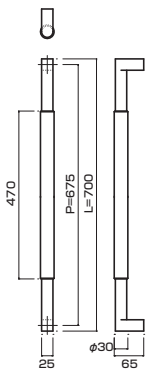

AG592-13-133-L700

- Jwood (Black) + Stainless steel mirror polish
  Jウッド(ブラック)+ステンレスミラー
- M6
- On frame or flush doors $\phi 8$
  On glass doors $\phi 12$
- ¥59,000