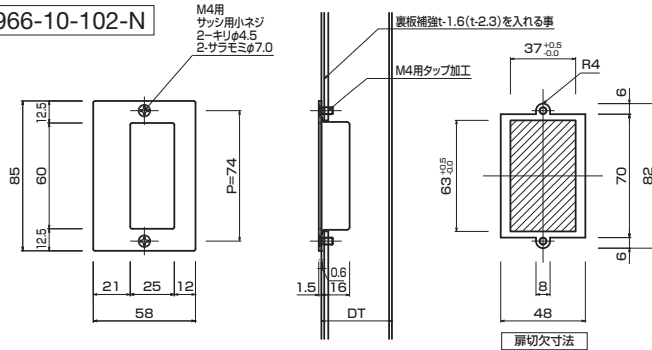

**NEW**

NEW

AT956-10-102

AT956-10-102

- Stainless steel hair line
ステンレスHL
- M4
- On flush doors
- ¥2,200

AT966-10-102-N

- Stainless steel hair line
ステンレスHL
- M4
- On flush doors
- ¥1,050

AT966-10-102-N