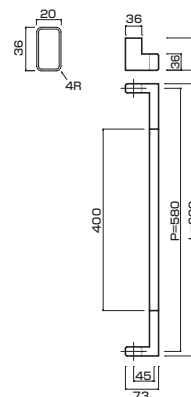

AT102-13-133-L600

- Jwood (Black) + Stainless steel mirror polish
  Jウッド(ブラック)+ステンレスミラー
- M6
- On frame or flush doors $\phi 8$
  On glass doors $\phi 12$
- ¥56,000