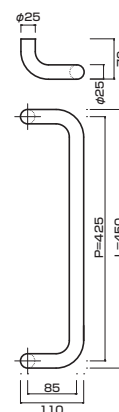

AT322-10-102-L450

- Stainless steel hair line
  ステンレスHL
- M8
- On frame or flush doors $\phi 10$
  On glass doors $\phi 16$
- ¥14,500