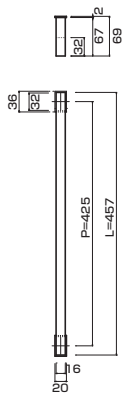

AG392-10-102-L457

- Stainless steel hair line
  ステンレスHL
- M6
- On frame or flush doors $\phi 8$
  On glass doors $\phi 12$
- ¥26,000