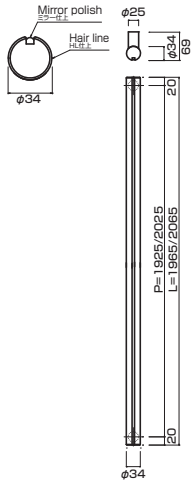

**AT700-10-103-A**

- Stainless steel hair line + mirror polish
ステンレスHL+ミラー
- Order size : P=1660~2160
- M8
- On frame or flush doors $\phi 10$
On glass doors $\phi 16$
- ¥109,000

**AT700-10-103-D**

- Stainless steel hair line + mirror polish
ステンレスHL+ミラー
- Order size : P=2161~2360
- M8
- On frame or flush doors $\phi 10$
On glass doors $\phi 16$
- ¥120,000