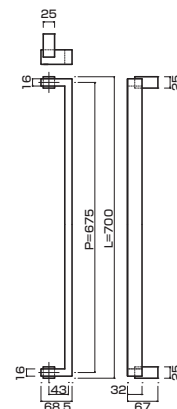

AT122-10-103-L700

- Stainless steel hair line + mirror polish
  ステンレスHL+ミラー
- M8
- On frame or flush doors $\phi 10$
  On glass doors $\phi 16$
- ¥47,500