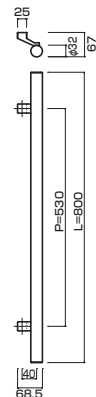

AT412-10-102-L800

- Stainless steel hair line
  ステンレスHL
- M6
- On frame or flush doors $\phi 8$
  On glass doors $\phi 12$
- ¥27,500