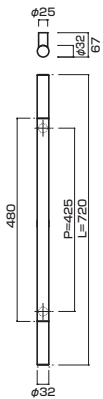

AG892-10-103-L720

- Stainless steel hair line + mirror polish
  ステンレスHL+ミラー
- M8
- On frame or flush doors $\phi 10$
  On glass doors $\phi 16$
- ¥36,000

AT892-10-103-L720

- Stainless steel hair line + mirror polish
  ステンレスHL+ミラー
- M8
- On frame or flush doors $\phi 10$
  On glass doors $\phi 16$
- ¥36,000