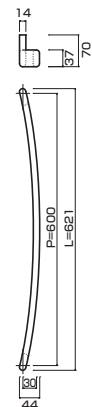

AT802-10-101-L621

- Stainless steel mirror polish
  ステンレスミラー
- M6
- On frame or flush doors $\phi 8$
  On glass doors $\phi 12$
- ¥43,500