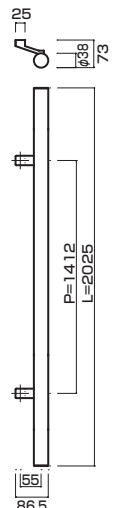

AT440-30-142-L2025

- Jwood (White)+ Ceramic baked finish black
  Jウッド(ホワイト)+セラミック塗装ブラック
- M6
- On frame or flush doors $\phi 8$
  On glass doors $\phi 12$
- ¥124,000

86.5