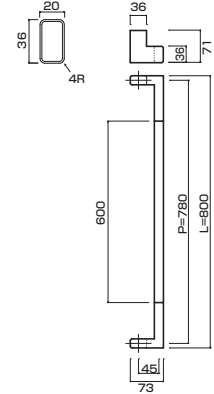

AT102-13-133-L800

- Jwood (Black) + Stainless steel mirror polish
  Jウッド(ブラック) + ステンレスミラー
- M6
- On frame or flush doors $\phi 8$
  On glass doors $\phi 12$
- ¥64,000