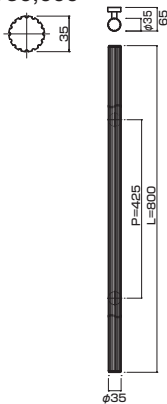

AG732-27-120-L800

- Aluminum pipe grooved alumite silver +
  Stainless steel hair line
  アルミ溝パイプアルマイトシルバー+ステンレスHL
- M8
- On frame or flush doors $\phi 10$
  On glass doors $\phi 16$
- ¥30,000