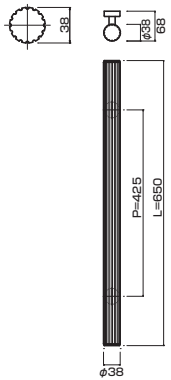

AG752-16-102-L650

- Stainless steel pipe grooved hair line
  ステンレス溝パイプHL
- M8
- On frame or flush doors $\phi 10$
  On glass doors $\phi 16$
- ¥38,500