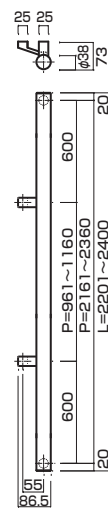

AT530-30-143-D

- Jwood (Black) + Stainless steel hair line
  Jウッド(ブラック)+ステンレスHL
- Order size : P=2161~2360
- M8
- On frame or flush doors $\phi 10$
  On glass doors $\phi 16$
- ¥110,000

AT530-30-143-D