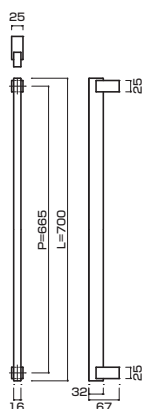

AG122-10-103-L700

- Stainless steel hair line + mirror polish
  ステンレスHL+ミラー
- M8
- On frame or flush doors $\phi 10$
  On glass doors $\phi 16$
- ¥39,500