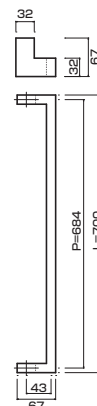

AT392-10-102-L700

- Stainless steel hair line
  ステンレスHL
- M6
- On frame or flush doors $\phi 8$
  On glass doors $\phi 12$
- ¥34,500