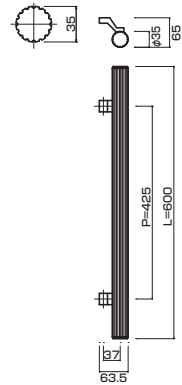

AT732-27-120-L600

- Aluminum pipe grooved alumite silver
  アルミ溝パイプアルマイトシルバー
- M6
- On frame or flush doors $\phi 8$
  On glass doors $\phi 12$
- ¥20,200