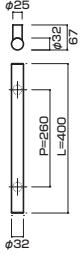

AG412-10-102-L400

- Stainless steel hair line
  ステンレスHL
- M8
- On frame or flush doors $\phi 10$
  On glass doors $\phi 16$
- ¥17,000

AT412-10-102-L400

- Stainless steel hair line
  ステンレスHL
- M6
- On frame or flush doors $\phi 8$
  On glass doors $\phi 12$
- ¥22,000