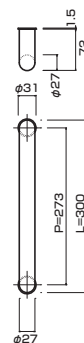

AG333-10-101-L300

- Stainless steel mirror polish
  ステンレスミラー
- M8
- On frame or flush doors $\phi 10$
  On glass doors $\phi 16$
- ¥11,000

AG333-10-102-L300

- Stainless steel hair line
  ステンレスHL
- M8
- On frame or flush doors $\phi 10$
  On glass doors $\phi 16$
- ¥12,000

AG332-10-101-L452

- Stainless steel mirror polish
  ステンレスミラー
- M8
- On frame or flush doors $\phi 10$
  On glass doors $\phi 16$
- ¥12,000

AT332-10-101-L452

- Stainless steel mirror polish
  ステンレスミラー
- M8
- On frame or flush doors $\phi 10$
  On glass doors $\phi 16$
- ¥15,000

AG332-10-102-L452

- Stainless steel hair line
  ステンレスHL
- M8
- On frame or flush doors $\phi 10$
  On glass doors $\phi 16$
- ¥13,000

AT332-10-102-L452

- Stainless steel hair line
  ステンレスHL
- M8
- On frame or flush doors $\phi 10$
  On glass doors $\phi 16$
- ¥16,500