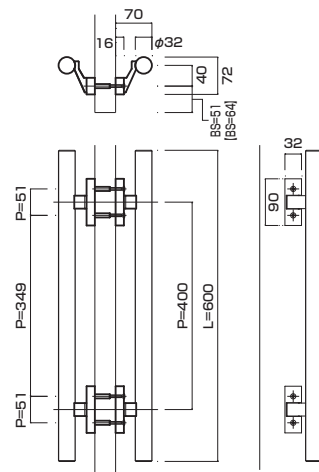

専用空錠付です(P13参照)。ドア厚をご指示ください(対応ドア厚33~52)。取付説明はP14参照。
With exclusive latch(Please see page13). Please indicate the door thickness (corresponding to 33-52mm). For the attachment description, please see page14.