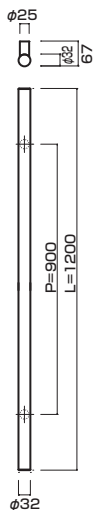

AG412-10-101-L1200

- Stainless steel mirror polish
  ステンレスミラー
- M8
- On frame or flush doors $\phi 10$
  On glass doors $\phi 16$
- ¥25,000