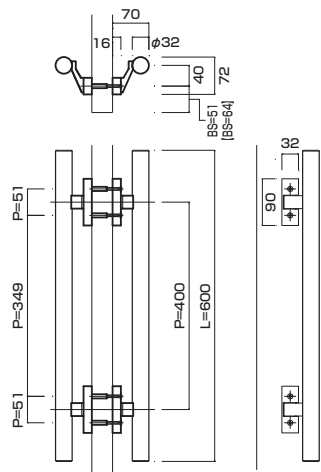

専用空錠付です(P13参照)。ドア厚をご指示ください(対応ドア厚33~52)。取付説明はP14参照。
With exclusive latch(Please see page13). Please indicate the door thickness (corresponding to 33-52mm). For the attachment description, please see page14.