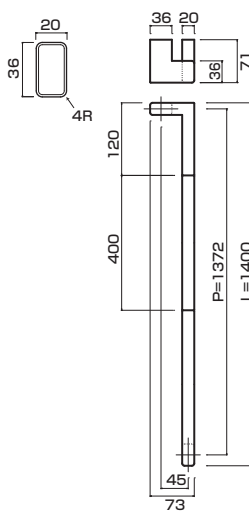

AT101-13-133-L1400-R

AT101-13-133-L1400-R

AT101-13-133-L1400-L

- Jwood (Black) + Stainless steel mirror polish
  Jウッド(ブラック)+ステンレスミラー
- M6
- On frame or flush doors $\phi 8$
  On glass doors $\phi 12$
- R:¥69,500
- L:¥69,500