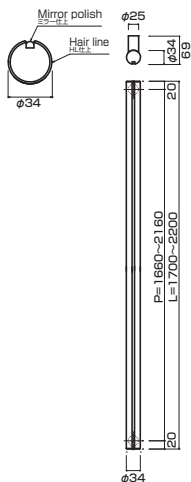

**AT700-10-103-A**

- Stainless steel hair line + mirror polish
ステンレスHL+ミラー
- Order size : P=1660~2160
- M8
- On frame or flush doors $\phi 10$
On glass doors $\phi 16$
- ¥109,000

**AT700-10-103-D**

- Stainless steel hair line + mirror polish
ステンレスHL+ミラー
- Order size : P=2161~2360
- M8
- On frame or flush doors $\phi 10$
On glass doors $\phi 16$
- ¥120,000