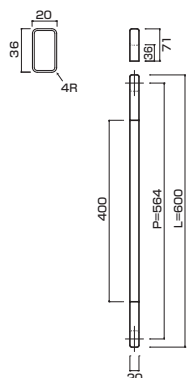

AG102-13-133-L600

- Jwood (Black) + Stainless steel mirror polish
  Jウッド(ブラック)+ステンレスミラー
- M6
- On frame or flush doors $\phi 8$
  On glass doors $\phi 12$
- ¥49,000