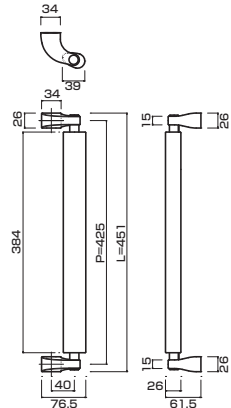

AT252-13-156-L451

- Jwood (Black) + Stainless steel hair line
  Jウッド(ブラック)+ステンレスHL
- M8
- On frame or flush doors $\phi 10$
  On glass doors $\phi 16$
- ¥59,000

PAT