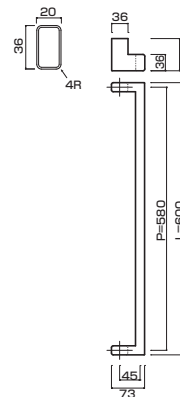

AT102-10-102-L600

- Stainless steel hair line
  ステンレスHL
- M6
- On frame or flush doors $\phi 8$
  On glass doors $\phi 12$
- ¥35,000