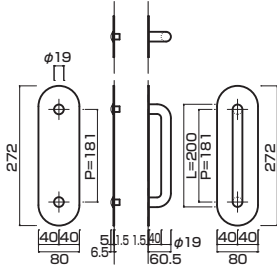

- Stainless steel hair line
ステンレスHL
- M4
- On flush doors M4 tapped hole
- ¥7,900

NEW

AT583-10-102-L200

- Stainless steel hair line
ステンレスHL
- M6
- On flush doors
Pull side $\phi 8$
Push side $\phi 14$
- ¥15,700