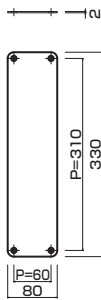

AT966-10-102-G

- Stainless steel hair line
ステンレスHL
- M4
- On flush doors
- ¥1,100

AT966-10-102-G

AP1007-10-102-L330

- Stainless steel hair line
ステンレスHL
- M4
- On flush doors M4 tapped hole
- ¥3,200

AP1007-10-102-L480