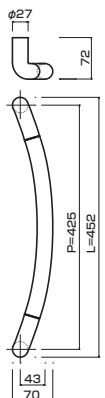

AT342-10-103-L452

- Stainless steel hair line + mirror polish
  ステンレスHL+ミラー
- M8
- On frame or flush doors $\phi 10$
  On glass doors $\phi 16$
- ¥19,500