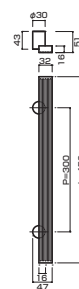

AT192-10-103-L450

- Stainless steel square pipe grooved hair line + mirror polish
  ステンレス角パイプ溝加工HL+ミラー
- M8
- On frame or flush doors $\phi 10$
  On glass doors $\phi 16$
- ¥48,000

PAT