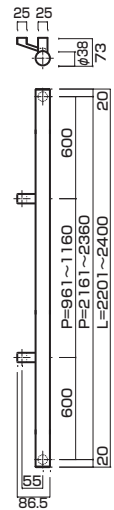

AT530-30-141-D

- Jwood (Scotch) + Stainless steel hair line
  Jウッド(スコッチ)+ステンレスHL
- Order size : P=2161~2360
- M8
- On frame or flush doors $\phi 10$
  On glass doors $\phi 16$
- ¥110,000