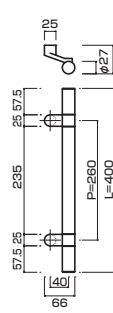

AT422-10-103-L400

- Stainless steel hair line + mirror polish
  ステンレスHL+ミラー
- M8
- On frame or flush doors $\phi 10$
  On glass doors $\phi 16$
- ¥21,500