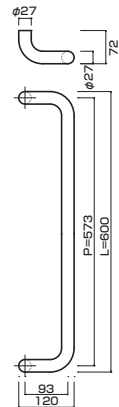

AT332-10-102-L600

- Stainless steel hair line
  ステンレスHL
- M8
- On frame or flush doors $\phi 10$
  On glass doors $\phi 16$
- ¥17,000