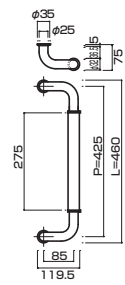

AG152-13-131-L460

- Jwood (Scotch) + Stainless steel mirror polish
  Jウッド(スコッチ)+ステンレスミラー
- M8
- On frame or flush doors $\phi 10$
  On glass doors $\phi 16$
- ¥39,000

AT152-13-131-L460

- Jwood (Scotch) + Stainless steel mirror polish
  Jウッド(スコッチ)+ステンレスミラー
- M8
- On frame or flush doors $\phi 10$
  On glass doors $\phi 16$
- ¥40,000

AG152-13-133-L460

- Jwood (Black) + Stainless steel mirror polish
  Jウッド(ブラック)+ステンレスミラー
- M8
- On frame or flush doors $\phi 10$
  On glass doors $\phi 16$
- ¥39,000

AT152-13-133-L460

- Jwood (Black) + Stainless steel mirror polish
  Jウッド(ブラック)+ステンレスミラー
- M8
- On frame or flush doors $\phi 10$
  On glass doors $\phi 16$
- ¥40,000