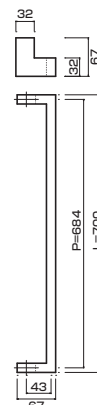

AT392-10-101-L700

- Stainless steel mirror polish
  ステンレスミラー
- M6
- On frame or flush doors $\phi 8$
  On glass doors $\phi 12$
- ¥33,500