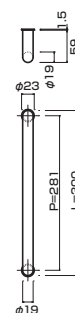

AG303-10-101-L300

- Stainless steel mirror polish
  ステンレスミラー
- M6
- On frame or flush doors $\phi 8$
  On glass doors $\phi 12$
- ¥7,900

AG303-10-102-L300

- Stainless steel hair line
  ステンレスHL
- M6
- On frame or flush doors $\phi 8$
  On glass doors $\phi 12$
- ¥8,400

AG302-10-101-L444

- Stainless steel mirror polish
  ステンレスミラー
- M6
- On frame or flush doors $\phi 8$
  On glass doors $\phi 12$
- ¥8,700

AG302-10-102-L444

- Stainless steel hair line
  ステンレスHL
- M6
- On frame or flush doors $\phi 8$
  On glass doors $\phi 12$
- ¥9,200