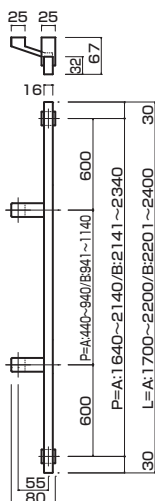

AT120-10-103-A

- Stainless steel hair line + mirror polish
ステンレスHL+ミラー
- Order size : P=1640~2140
- M8
- On frame or flush doors $\phi 10$
On glass doors $\phi 16$
- ¥68,000

AT120-10-103-B

- Stainless steel hair line + mirror polish
ステンレスHL+ミラー
- Order size : P=2141~2340
- M8
- On frame or flush doors $\phi 10$
On glass doors $\phi 16$
- ¥71,000