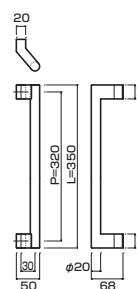

**AT262-10-102-L350**

- Stainless steel hair line
ステンレスHL
- M6
- On frame or flush doors $\phi 8$
On glass doors $\phi 12$
- ¥42,000

**AG262-10-102-L700**

- Stainless steel hair line
ステンレスHL
- M6
- On frame or flush doors $\phi 8$
On glass doors $\phi 12$
- ¥37,000