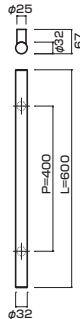

AG412-10-102-L600

- Stainless steel hair line
  ステンレスHL
- M8
- On frame or flush doors $\phi 10$
  On glass doors $\phi 16$
- ¥20,500