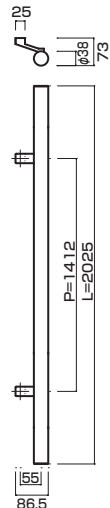

AT440-30-140-L2025

- ☐ Jwood (Brown) + Ceramic baked finish black
  Jウッド(ブラウン) + セラミック塗装ブラック
- ☐ M6
- ☐ On frame or flush doors $\phi 8$
  On glass doors $\phi 12$
- ☐ ¥85,000

86.5