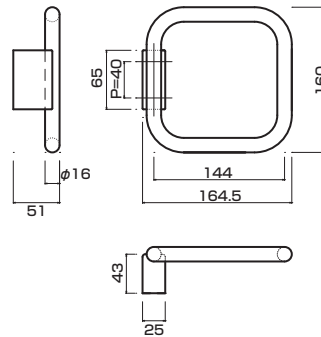

AT173-10-101-L160-MA

- Stainless steel mirror polish + mirror polish
  ステンレスミラー+ミラー
- M8
- On frame or flush doors $\phi 10$
- ¥68,000