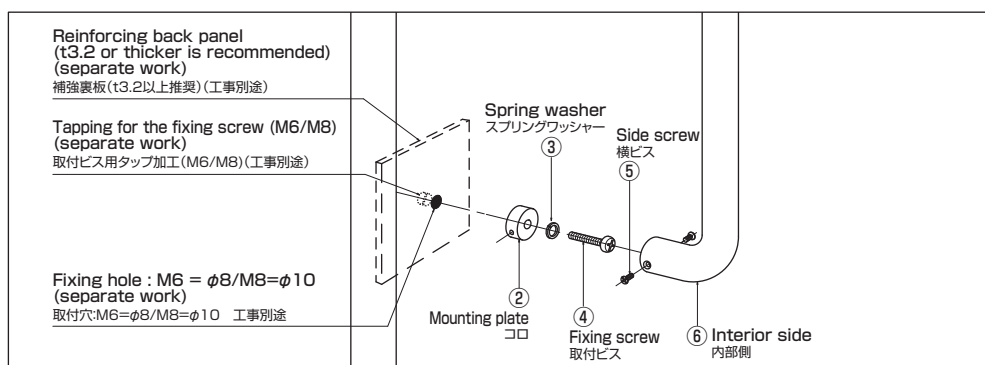

Instructions for mounting a single-sided handle with an inner mounting plate

片面付け内部コロ使用による取付説明

1. 1 Insert the fixing screw ④ through the spring washer ③ and the mounting plate ② into the door hole to fasten it into the female thread tapped in the reinforcing back plate mounted inside the door. In carrying out this step, please make sure that the side screw holes provided on the mounting plate ② are kept level.
  2. 2 Place the interior-side handle ⑥ over the mounting plate ② and fasten it with two side screws ⑤.
2. 1 スプリングワッシャー③とコロ②に取付ビス④を差込み、ドアの穴に差込んでドア内部に取付た補強裏板のタップ穴に締め付けます。その際に、コロ②の横ネジ穴が水平であることを確認ください。
3. 2 内部ハンドル⑥をコロ②にはめ込み、横ビス⑤2本で固定します。