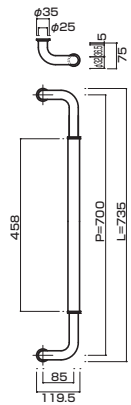

AT152-13-131-L735

- Jwood (Scotch) + Stainless steel mirror polish
  Jウッド(スコッチ)+ステンレスミラー
- M8
- On frame or flush doors $\phi 10$
  On glass doors $\phi 16$
- ¥44,000