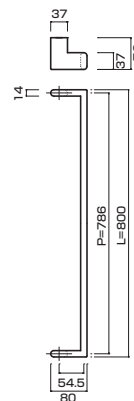

**AG682-10-102-L800**

- Stainless steel hair line
ステンレスHL
- M6
- On frame or flush doors $\phi 8$
On glass doors $\phi 12$
- ¥42,000

**AT682-10-102-L800**

- Stainless steel hair line
ステンレスHL
- M6
- On frame or flush doors $\phi 8$
On glass doors $\phi 12$
- ¥47,500