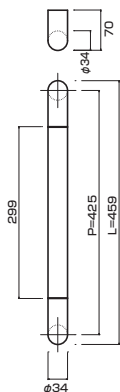

AG662-10-101-L459

- Stainless steel mirror polish
  ステンレスミラー
- M8
- On frame or flush doors $\phi 10$
  On glass doors $\phi 16$
- ¥29,500

最小Rにこだわった
独自エルボ使用