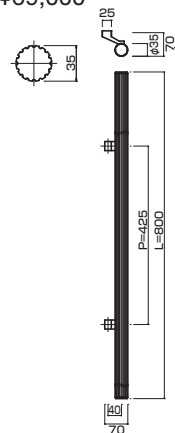

AT762-29-170-L800

- Brass pipe grooved sulfurate + Brass sulfurate
  ブラス溝パイプ硫化イブシ+ブラス硫化イブシ
- M6
- On frame or flush doors $\phi 8$
  On glass doors $\phi 12$
- ¥69,000