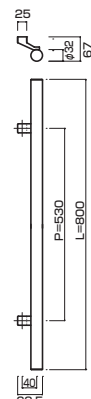

AT432-30-143-L800

- Jwood (Black) + Stainless steel hair line
  Jウッド(ブラック)+ステンレスHL
- M6
- On frame or flush doors $\phi 8$
  On glass doors $\phi 12$
- ¥31,700