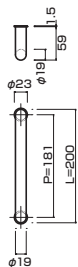

AG303-10-101-L149

- Stainless steel mirror polish
  ステンレスミラー
- M6
- On frame or flush doors $\phi 8$
  On glass doors $\phi 12$
- ¥6,900

AG303-10-102-L149

- Stainless steel hair line
  ステンレスHL
- M6
- On frame or flush doors $\phi 8$
  On glass doors $\phi 12$
- ¥7,500

AG303-10-101-L200

- Stainless steel mirror polish
  ステンレスミラー
- M6
- On frame or flush doors $\phi 8$
  On glass doors $\phi 12$
- ¥7,300

AG303-10-102-L200

- Stainless steel hair line
  ステンレスHL
- M6
- On frame or flush doors $\phi 8$
  On glass doors $\phi 12$
- ¥7,900