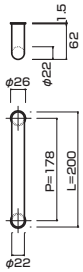

AG313-10-101-L200

- Stainless steel mirror polish
  ステンレスミラー
- M6
- On frame or flush doors $\phi 8$
  On glass doors $\phi 12$
- ¥8,500

AG313-10-102-L200

- Stainless steel hair line
  ステンレスHL
- M6
- On frame or flush doors $\phi 8$
  On glass doors $\phi 12$
- ¥9,000