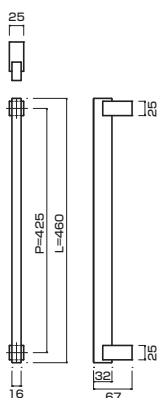

AG122-10-103-L460

- Stainless steel hair line + mirror polish
  ステンレスHL+ミラー
- M8
- On frame or flush doors $\phi 10$
  On glass doors $\phi 16$
- ¥35,000