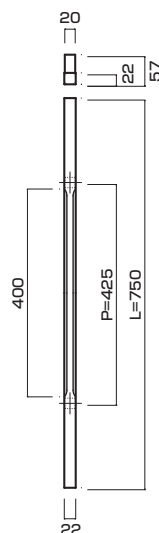

AG1042-20-137-L750

- Hair line(Alumite black) + mirror polish(Alumite black)
  アルミHL+ミラー(アルマイトブラック)
- M6
- On frame or flush doors $\phi 8$
  On glass doors $\phi 12$
- ¥48,500