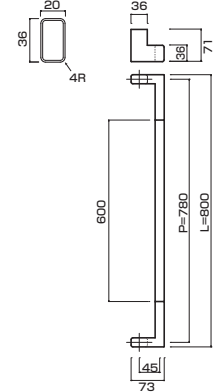

AT102-13-131-L800

- Jwood (Scotch) + Stainless steel mirror polish
  Jウッド(スコッチ) + ステンレスミラー
- M6
- On frame or flush doors $\phi 8$
  On glass doors $\phi 12$
- ¥64,000