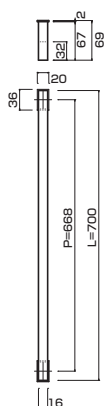

AG392-10-102-L700

- Stainless steel hair line
  ステンレスHL
- M6
- On frame or flush doors $\phi 8$
  On glass doors $\phi 12$
- ¥28,800