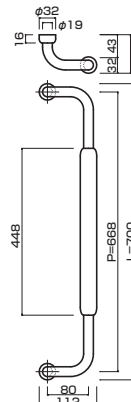

AT162-13-133-L700

- Jwood (Black) + Stainless steel mirror polish
  Jウッド(ブラック) + ステンレスミラー
- M6
- On frame or flush doors $\phi 8$
  On glass doors $\phi 12$
- ¥43,000