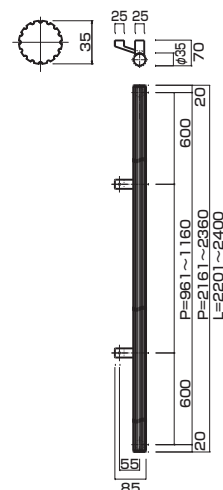

AT760-29-170-D

AT760-29-170-D

- Brass pipe grooved sulfurate + Brass sulfurate
  ブラス溝パイプ硫化イブシ+ブラス硫化イブシ
- Order size : P=2161~2360
- M8
- On frame or flush doors $\phi 10$
  On glass doors $\phi 16$
- ¥163,000