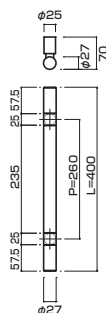

AG422-10-103-L400

- Stainless steel hair line + mirror polish
  ステンレスHL+ミラー
- M8
- On frame or flush doors $\phi 10$
  On glass doors $\phi 16$
- ¥21,500