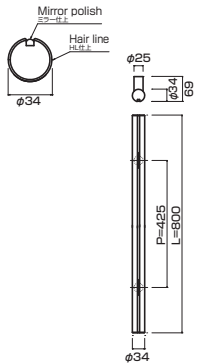

AG702-10-103-L800

- Stainless steel hair line + mirror polish
  ステンレスHL+ミラー
- M8
- On frame or flush doors $\phi 10$
  On glass doors $\phi 16$
- ¥54,000