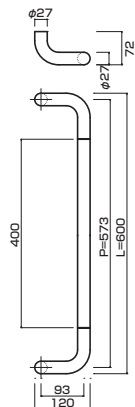

AT332-10-103-L600

- Stainless steel hair line + mirror polish
  ステンレスHL+ミラー
- M8
- On frame or flush doors $\phi 10$
  On glass doors $\phi 16$
- ¥16,500