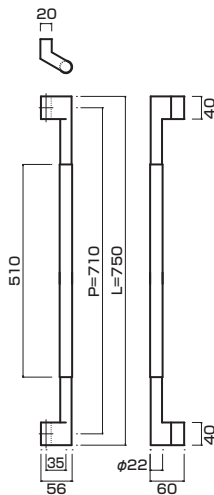

AT782-12-108-L750

- Carbon fiber + Stainless steel mirror polish
  カーボン+ステンレスミラー
- M6
- On frame or flush doors $\phi 8$
  On glass doors $\phi 12$
- ¥127,000