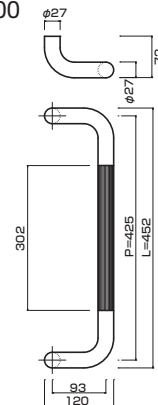

AT332-16-174-L452

- Stainless steel striped tube + mirror polish
  ステンレスラインパイプミラー+ミラー
- M8
- On frame or flush doors $\phi 10$
  On glass doors $\phi 16$
- ¥25,000