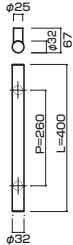

AG432-30-141-L400

- ☐ Jwood (Scotch) + Stainless steel hair line
  Jウッド(スコッチ)+ステンレスHL
- ☐ M8
- ☐ On frame or flush doors $\phi 10$
  On glass doors $\phi 16$
- ☐ ¥20,500