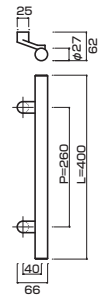

AT422-10-102-L400

- Stainless steel hair line + mirror polish
  ステンレスHL+ミラー
- M8
- On frame or flush doors $\phi 10$
  On glass doors $\phi 16$
- ¥16,000