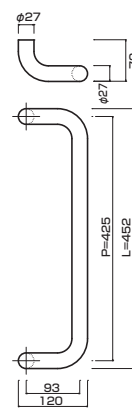

**AG332-10-102-L452**

- Stainless steel hair line
ステンレスHL
- M8
- On frame or flush doors $\phi 10$
On glass doors $\phi 16$
- ¥13,000

**AT332-10-102-L452**

- Stainless steel hair line
ステンレスHL
- M8
- On frame or flush doors $\phi 10$
On glass doors $\phi 16$
- ¥16,500