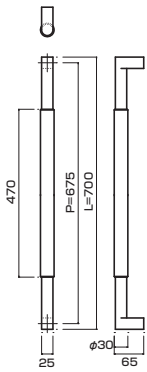

AG592-13-180-L700

- Jwood (Black) + Stainless steel gold
  Jウッド(ブラック)+ステンレスゴールド
- M6
- On frame or flush doors $\phi 8$
  On glass doors $\phi 12$
- ¥62,000