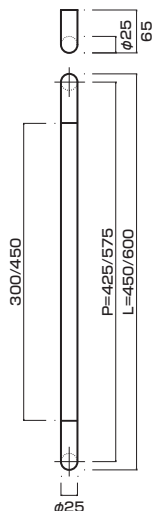

AG1022-10-116-L600

- Stainless steel hair line + satin finish
  ステンレスHL+サテン仕上
- M8
- On frame or flush doors $\phi 10$
  On glass doors $\phi 16$
- ¥33,000