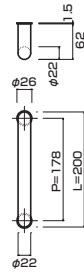

AG313-10-101-L200

- Stainless steel mirror polish
  ステンレスミラー
- M6
- On frame or flush doors $\phi 8$
  On glass doors $\phi 12$
- ¥8,500

AG313-10-102-L200

- Stainless steel hair line
  ステンレスHL
- M6
- On frame or flush doors $\phi 8$
  On glass doors $\phi 12$
- ¥9,000

AG313-10-101-L300

- Stainless steel mirror polish
  ステンレスミラー
- M6
- On frame or flush doors $\phi 8$
  On glass doors $\phi 12$
- ¥9,200

AG313-10-102-L300

- Stainless steel hair line
  ステンレスHL
- M6
- On frame or flush doors $\phi 8$
  On glass doors $\phi 12$
- ¥9,700