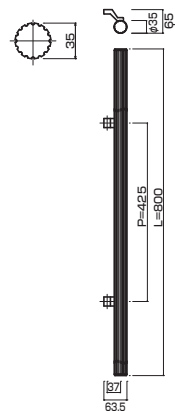

AT732-27-120-L800

- Aluminum pipe grooved alumite silver
  アルミ溝パイプアルマイトシルバー
- M6
- On frame or flush doors $\phi 8$
  On glass doors $\phi 12$
- ¥30,000