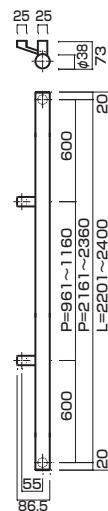

AT530-30-140-P1925

- Jwood (Brown) + Stainless steel hair line
  Jウッド(ブラウン)+ステンレスHL
- M8
- On frame or flush doors $\phi 10$
  On glass doors $\phi 16$
- ¥65,000

AT530-30-140-P2025

- Jwood (Brown) + Stainless steel hair line
  Jウッド(ブラウン)+ステンレスHL
- M8
- On frame or flush doors $\phi 10$
  On glass doors $\phi 16$
- ¥68,000

AT530-30-140-A

- Jwood (Brown) + Stainless steel hair line
  Jウッド(ブラウン)+ステンレスHL
- Order size : P=1660~2160
- M8
- On frame or flush doors $\phi 10$
  On glass doors $\phi 16$
- ¥74,000

AT530-30-140-D

- Jwood (Brown) + Stainless steel hair line
  Jウッド(ブラウン)+ステンレスHL
- Order size : P=2161~2360
- M8
- On frame or flush doors $\phi 10$
  On glass doors $\phi 16$
- ¥83,000