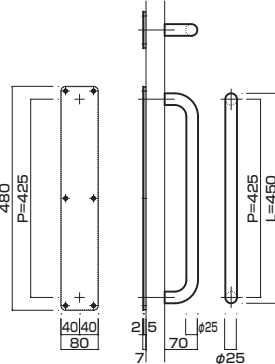

AT987-22-102-L450

- ☐ Stainless steel hair line
  ステンレスHL
- ☐ M8
- ☐ On flush doors
  Plate side $\phi 10$
  Handle side $\phi 10$
- ☐ ¥16,700