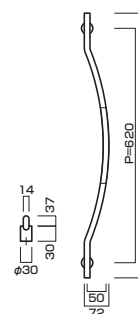

AG682-10-101-L800

- Stainless steel mirror polish
  ステンレスミラー
- M6
- On frame or flush doors $\phi 8$
  On glass doors $\phi 12$
- ¥42,000

AT682-10-101-L800

- Stainless steel mirror polish
  ステンレスミラー
- M6
- On frame or flush doors $\phi 8$
  On glass doors $\phi 12$
- ¥46,500

AG682-10-102-L800

- Stainless steel hair line
  ステンレスHL
- M6
- On frame or flush doors $\phi 8$
  On glass doors $\phi 12$
- ¥42,000

AT682-10-102-L800

- Stainless steel hair line
  ステンレスHL
- M6
- On frame or flush doors $\phi 8$
  On glass doors $\phi 12$
- ¥47,500

NEW

AT1102-10-104-L700

- Stainless steel mirror polish+scratch finish
  ステンレスミラー+パイブレーション
- M8
- On frame or flush doors $\phi 10$
  On glass doors $\phi 16$
- ¥75,800