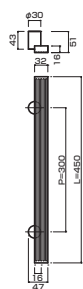

AT192-10-101-L450

- Stainless steel square pipe grooved mirror polish + mirror polish
  ステンレス角パイプ溝加工ミラー+ミラー
- M8
- On frame or flush doors $\phi 10$
  On glass doors $\phi 16$
- ¥48,000

PAT