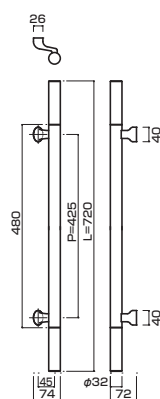

AT882-11-103-L548

- Stainless steel hair line + mirror polish + Brass mirror polish + clear coat
  ステンレスHL+ミラー+ブラスミラークリアー
- M8
- On frame or flush doors $\phi 10$
  On glass doors $\phi 16$
- ¥39,000

AT882-32-133-L548

- Jwood (Black) + Stainless steel mirror polish + Brass mirror polish + clear coat
  Jウッド(ブラック)+ステンレスミラー+ブラスミラークリアー
- M8
- On frame or flush doors $\phi 10$
  On glass doors $\phi 16$
- ¥47,000

AG892-10-103-L720

- Stainless steel hair line + mirror polish
  ステンレスHL+ミラー
- M8
- On frame or flush doors $\phi 10$
  On glass doors $\phi 16$
- ¥36,000

AT892-10-103-L720

- Stainless steel hair line + mirror polish
  ステンレスHL+ミラー
- M8
- On frame or flush doors $\phi 10$
  On glass doors $\phi 16$
- ¥36,000