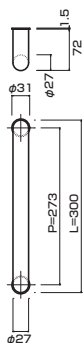

AG333-10-101-L300

- Stainless steel mirror polish
  ステンレスミラー
- M8
- On frame or flush doors $\phi 10$
  On glass doors $\phi 16$
- ¥11,000

AG333-10-102-L300

- Stainless steel hair line
  ステンレスHL
- M8
- On frame or flush doors $\phi 10$
  On glass doors $\phi 16$
- ¥12,000