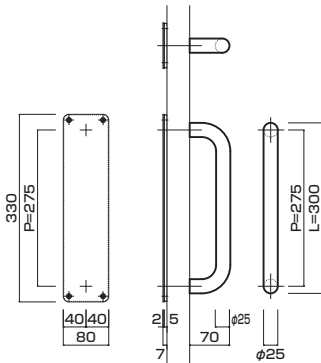

AT987-22-103-L300

- ☐ Stainless steel hair line + mirror polish
  ステンレスHL+ミラー
- ☐ M8
- ☐ On flush doors
  Plate side $\phi 10$
  Handle side $\phi 10$
- ☐ ¥8,800