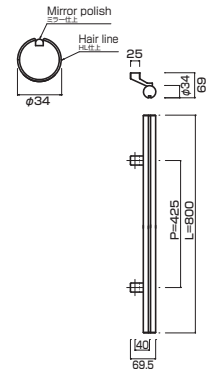

AT702-10-103-L800

- Stainless steel hair line + mirror polish
  ステンレスHL+ミラー
- M6
- On frame or flush doors $\phi 8$
  On glass doors $\phi 12$
- ¥54,000