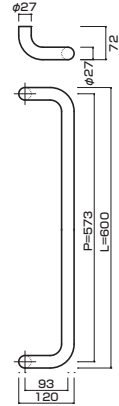

AT332-10-101-L600

- Stainless steel mirror polish
  ステンレスミラー
- M8
- On frame or flush doors $\phi 10$
  On glass doors $\phi 16$
- ¥15,500