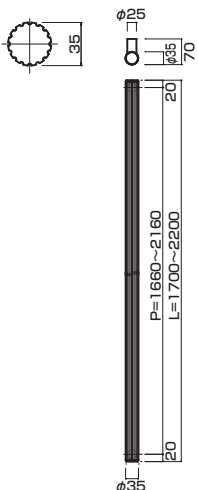

AT760-29-170-A

- Brass pipe grooved sulfurate + Brass sulfurate
  ブラス溝パイプ硫化イブシ+ブラス硫化イブシ
- Order size : P=1660~2160
- M8
- On frame or flush doors $\phi 10$
  On glass doors $\phi 16$
- ¥140,000

AT760-29-170-P1925