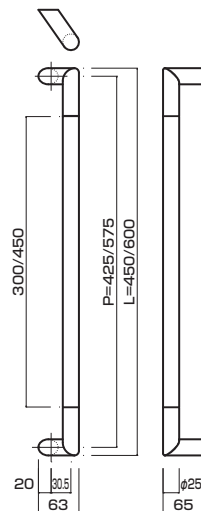

AT1022-10-117-L600

- Stainless scratch finish + satin finish
  ステンレスパイブレーション+サテン仕上
- M8
- On frame or flush doors $\phi 10$
  On glass doors $\phi 16$
- ¥36,000