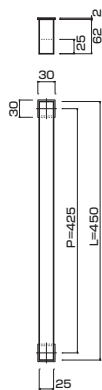

AG402-10-102-L450

- Stainless steel hair line
  ステンレスHL
- M6
- On frame or flush doors $\phi 8$
  On glass doors $\phi 12$
- ¥26,800