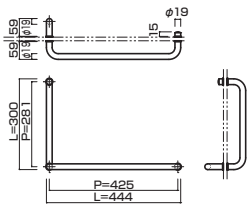

AG492-10-101-L444

- Stainless steel mirror polish
  ステンレスミラー
- M6
- On frame or flush doors $\phi 8$
  On glass doors $\phi 12$
- ¥14,000