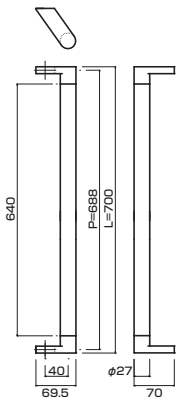

AT132-10-101-L700

- Stainless steel mirror polish
  ステンレスミラー
- M6
- On frame or flush doors $\phi 8$
- ¥28,600

PAT.P

Supplied with a hex wrench for installing it
取付用六角レンチ付きです。