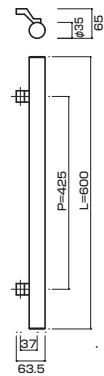

AT722-30-140-L600

- Jwood (Brown) + Alumite silver
  Jウッド(ブラウン)+アルマイトシルバー
- M6
- On frame or flush doors $\phi 8$
  On glass doors $\phi 12$
- ¥22,000