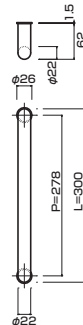

AG313-10-101-L300

- Stainless steel mirror polish
  ステンレスミラー
- M6
- On frame or flush doors $\phi 8$
  On glass doors $\phi 12$
- ¥9,200