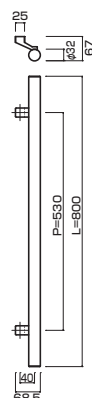

AT412-10-101-L800

- Stainless steel mirror polish
  ステンレスミラー
- M6
- On frame or flush doors $\phi 8$
  On glass doors $\phi 12$
- ¥26,500