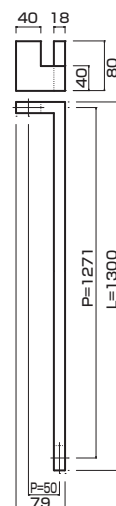

AT391-10-102-L1300-R

AT391-10-102-L1300-L

- ☐ Stainless steel hair line
  ステンレスHL
- ☐ M6
- ☐ On frame or flush doors $\phi 8$
  On glass doors $\phi 12$
- ☐ R:¥44,500
- ☐ L:¥44,500