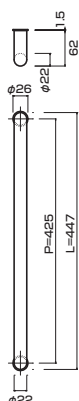

AG312-10-102-L447

- ☐ Stainless steel hair line
  ステンレスHL
- ☐ M6
- ☐ On frame or flush doors $\phi 8$
  On glass doors $\phi 12$
- ☐ ¥13,000