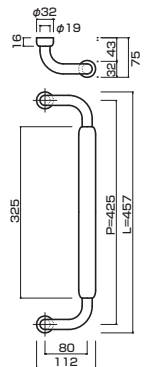

AT162-13-133-L457

- Jwood (Black) + Stainless steel mirror polish
  Jウッド(ブラック)+ステンレスミラー
- M6
- On frame or flush doors $\phi 8$
  On glass doors $\phi 12$
- ¥37,500