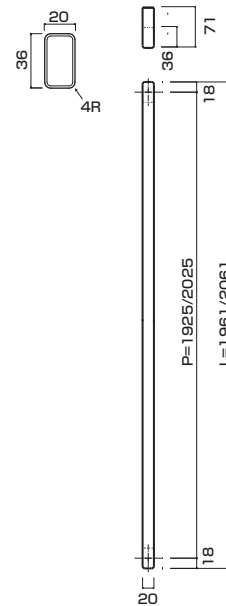

AT100-10-102-A

- Stainless steel hair line
ステンレスHL
- Order size : P=1660~2160
- M6
- On frame or flush doors $\phi 8$
On glass doors $\phi 12$
- ¥62,000

AT100-10-102-D

- Stainless steel hair line
ステンレスHL
- Order size : P=2161~2360
- M6
- On frame or flush doors $\phi 8$
On glass doors $\phi 12$
- ¥72,000