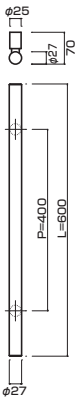

AG422-10-102-L600

- Stainless steel hair line
  ステンレスHL
- M8
- On frame or flush doors $\phi 10$
  On glass doors $\phi 16$
- ¥17,000