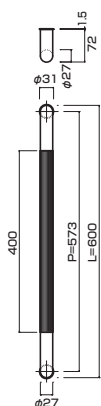

AG332-16-174-L600

- Stainless steel striped tube + mirror polish
  ステンレスラインパイプミラー+ミラー
- M8
- On frame or flush doors $\phi 10$
  On glass doors $\phi 16$
- ¥24,000