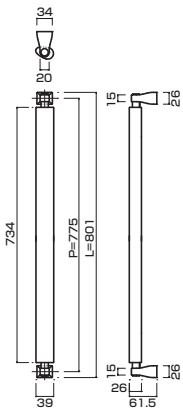

AG252-13-155-L801

- Jwood (Scotch) + Stainless steel hair line
  Jウッド(スコッチ)+ステンレスHL
- M8
- On frame or flush doors $\phi 10$
  On glass doors $\phi 16$
- ¥73,000

PAT