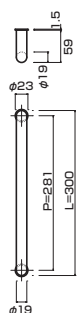

AG303-10-101-L300

- Stainless steel mirror polish
  ステンレスミラー
- M6
- On frame or flush doors $\phi 8$
  On glass doors $\phi 12$
- ¥7,900

AG303-10-102-L300

- Stainless steel hair line
  ステンレスHL
- M6
- On frame or flush doors $\phi 8$
  On glass doors $\phi 12$
- ¥8,400