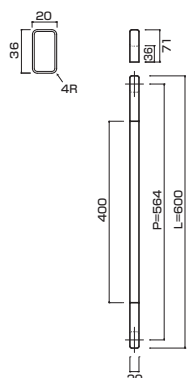

AG102-13-131-L600

- Jwood (Scotch) + Stainless steel mirror polish
  Jウッド(スコッチ)+ステンレスミラー
- M6
- On frame or flush doors $\phi 8$
  On glass doors $\phi 12$
- ¥49,000