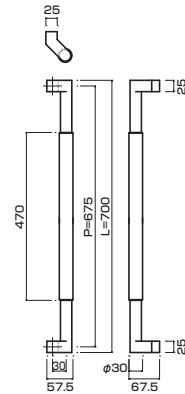

AT592-13-133-L700

- Jwood (Black) + Stainless steel mirror polish
  Jウッド(ブラック)+ステンレスミラー
- M6
- On frame or flush doors $\phi 8$
  On glass doors $\phi 12$
- ¥63,000