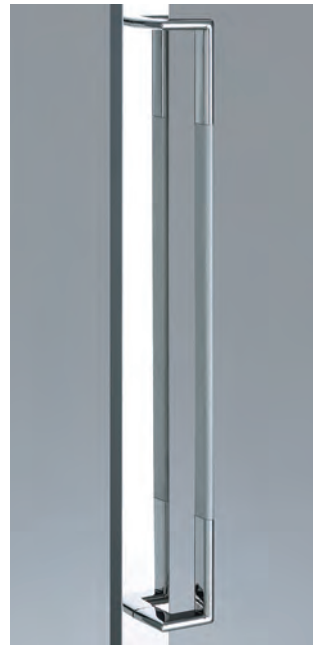

AT682-10-103-L800

- Stainless steel hair line + mirror polish
  ステンレスHL+ミラー
- M6
- On frame or flush doors $\phi 8$
  On glass doors $\phi 12$
- ¥56,500

AG792-10-101-L446

- Stainless steel mirror polish
  ステンレスミラー
- M6
- On frame or flush doors $\phi 8$
  On glass doors $\phi 12$
- ¥29,800