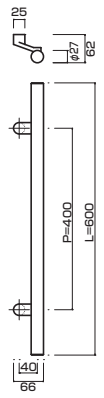

AT422-10-102-L600

- Stainless steel hair line + mirror polish
  ステンレスHL+ミラー
- M8
- On frame or flush doors $\phi 10$
  On glass doors $\phi 16$
- ¥17,000