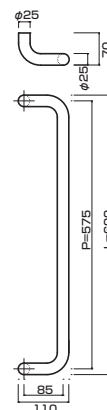

AT322-10-102-L600

- Stainless steel hair line
  ステンレスHL
- M8
- On frame or flush doors $\phi 10$
  On glass doors $\phi 16$
- ¥15,500