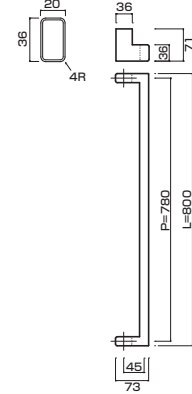

AT102-10-102-L800

- Stainless steel hair line
  ステンレスHL
- M6
- On frame or flush doors $\phi 8$
  On glass doors $\phi 12$
- ¥42,000