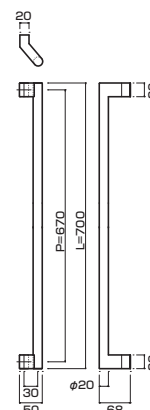

AT262-10-102-L700

- Stainless steel hair line
  ステンレスHL
- M6
- On frame or flush doors $\phi 8$
  On glass doors $\phi 12$
- ¥45,000