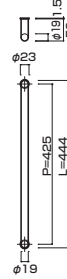

AG482-10-101-L444

- Stainless steel mirror polish
  ステンレスミラー
- M6
- On frame or flush doors $\phi 8$
  On glass doors $\phi 12$
- ¥11,000